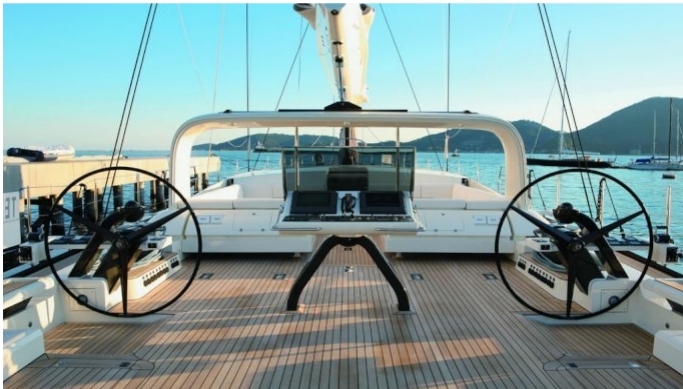

P2

Yacht Charter Details for 'P2', the 38m Superyacht built by Perini Navi

SPECIFICATIONS

LENGTH
38m / 125ft

BEAM DRAFT
8.36m / 27ft 5.5m / 18ft

YEAR
2008

CRUISING SPEED
10 Knots

ACCOMMODATION

[CLICK HERE](#) 

or SCAN QR CODE

MORE PHOTOS, VIDEO OR INTERACTIVE DECK PLANS:

[CLICK HERE](#)

P2 YACHT CHARTER

Superyacht P2 was built in 2008 by Perini Navi. She is a 38m / 125ft custom sail yacht with exterior design by Philippe Briand and interior styling by Perini Navi. P2 offers accommodation for up to 6 guests in 3 cabins with additional room for her crew of 6. She features a variety of amenities to ensure comfortable charter vacations, including Air Conditioning, WiFi connection on board and Air Conditioning. She also carries an impressive collection of toys as listed below.

P2 AMENITIES & TOYS

Air Conditioning

Wi Fi

For a full up-to-date list of leisure facilities or amenities onboard Sail Yacht P2 please contact your Yacht Charter Broker prior to booking your vacation. If there is a particular water toy that you would like, but it is not listed, then it may be possible to rent this equipment for you.