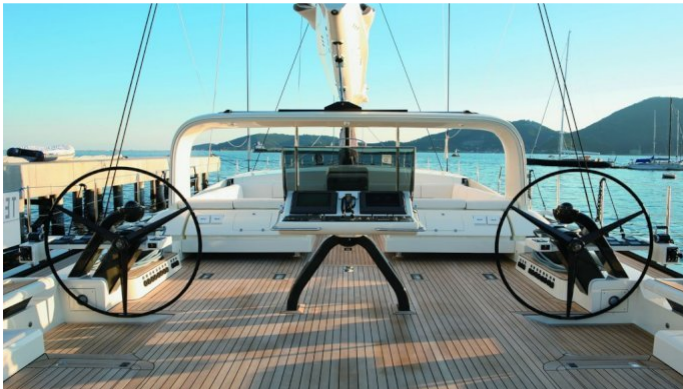

YachtCharterFleet

THE SMARTEST WAY TO SEARCH

P2

Yacht Charter Details for 'P2', the 38m Superyacht built by Perini Navi

SPECIFICATIONS

LENGTH
38m / 125ft

BEAM DRAFT
8.36m / 27ft 5.5m / 18ft

YEAR
2008

CRUISING SPEED
10 Knots

ACCOMMODATION

GUESTS	CABINS	CREW
6	3	6

CABIN CONFIGURATION
1 Master 2 Twin

CHARTER RATES

SUMMER
from
€70,000 / week + expenses

WINTER
from
€70,000 / week + expenses

Details correct as of 24 Jun, 2017

FOR MORE INFORMATION:

[CLICK HERE](#) 

or SCAN QR CODE

MORE PHOTOS, VIDEO OR INTERACTIVE DECK PLANS:

[CLICK HERE](#)

P2 YACHT CHARTER

Superyacht P2 was built in 2008 by Perini Navi. She is a 38m / 125ft custom sail yacht with exterior design by Philippe Briand and interior styling by Perini Navi. P2 offers accommodation for up to 6 guests in 3 cabins with additional room for her crew of 6. She features a variety of amenities to ensure comfortable charter vacations, including Air Conditioning, WiFi connection on board and Air Conditioning. She also carries an impressive collection of toys as listed below.

P2 AMENITIES & TOYS

Air Conditioning

Wi Fi

For a full up-to-date list of leisure facilities or amenities onboard Sail Yacht P2 please contact your Yacht Charter Broker prior to booking your vacation. If there is a particular water toy that you would like, but it is not listed, then it may be possible to rent this equipment for you.