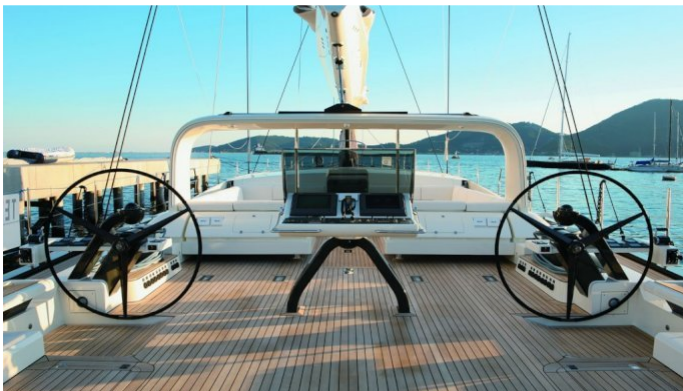

MORE PHOTOS, VIDEO OR INTERACTIVE DECK PLANS:

[CLICK HERE](#)