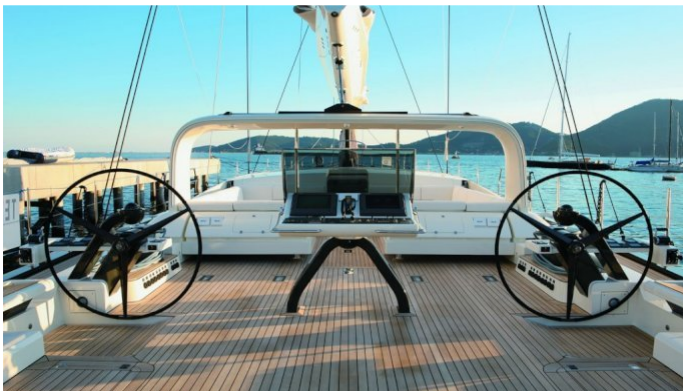

MORE PHOTOS, VIDEO OR INTERACTIVE DECK PLANS:

[CLICK HERE](#)

This document is not contractual. The yacht charters and their particulars displayed in the results above are displayed in good faith and whilst believed to be correct are not guaranteed. YachtCharterFleet.com does not warrant or assume any legal liability or responsibility for the accuracy, completeness, or usefulness of any information and/or images displayed. All information is subject to change without notice and is without warranty. Your preferred charter broker should provide you with yacht specifications, brochure and rates for your chosen dates during your charter yacht selection process. Starting prices are shown in a range of currencies for a one-week charter, unless otherwise indicated.