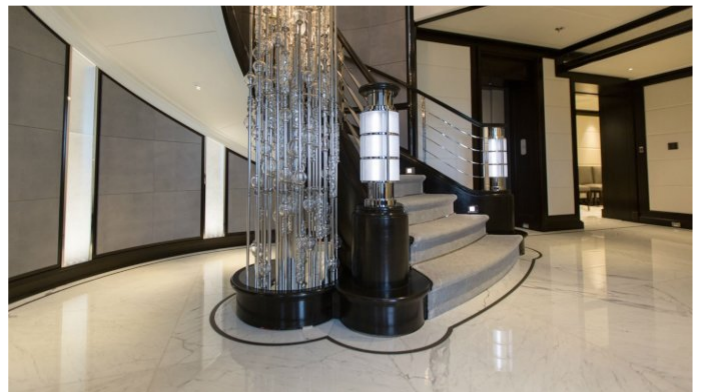

MORE PHOTOS, VIDEO OR INTERACTIVE DECK PLANS:

[CLICK HERE](#)

This document is not contractual. The yacht charters and their particulars displayed in the results above are displayed in good faith and whilst believed to be correct are not guaranteed. YachtCharterFleet.com does not warrant or assume any legal liability or responsibility for the accuracy, completeness, or usefulness of any information and/or images displayed. All information is subject to change without notice and is without warranty. Your preferred charter broker should provide you with yacht specifications, brochure and rates for your chosen dates during your charter yacht selection process. Starting prices are shown in a range of currencies for a one-week charter, unless otherwise indicated.