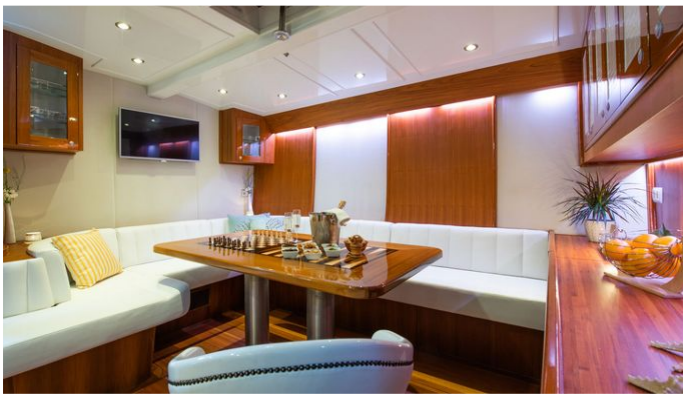

MORE PHOTOS, VIDEO OR INTERACTIVE DECK PLANS:

[CLICK HERE](#)

This document is not contractual. The yacht charters and their particulars displayed in the results above are displayed in good faith and whilst believed to be correct are not guaranteed. YachtCharterFleet.com does not warrant or assume any legal liability or responsibility for the accuracy, completeness, or usefulness of any information and/or images displayed. All information is subject to change without notice and is without warranty. Your preferred charter broker should provide you with yacht specifications, brochure and rates for your chosen dates during your charter yacht selection process. Starting prices are shown in a range of currencies for a one-week charter, unless otherwise indicated.