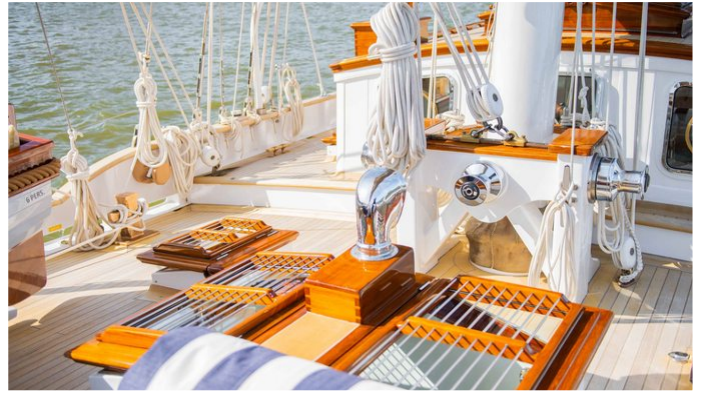

MORE PHOTOS, VIDEO OR INTERACTIVE DECK PLANS:

[CLICK HERE](#)

This document is not contractual. The yacht charters and their particulars displayed in the results above are displayed in good faith and whilst believed to be correct are not guaranteed. YachtCharterFleet.com does not warrant or assume any legal liability or responsibility for the accuracy, completeness, or usefulness of any information and/or images displayed. All information is subject to change without notice and is without warranty. Your preferred charter broker should provide you with yacht specifications, brochure and rates for your chosen dates during your charter yacht selection process. Starting prices are shown in a range of currencies for a one-week charter, unless otherwise indicated.