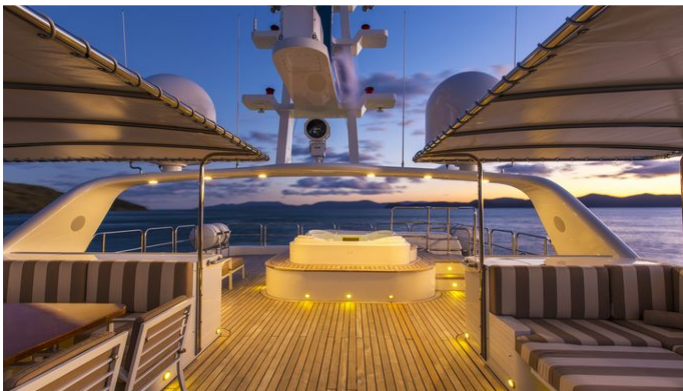

SILENTWORLD

Yacht Charter Details for 'Silentworld', the 39.6m Superyacht built by Cies - Oassive

SPECIFICATIONS

LENGTH
39.6m / 129'11

BEAM DRAFT
8m / 26'3 2.1m / 6'11

YEAR REFIT
2006 2018

CRUISING SPEED
11 Knots

FOR MORE INFORMATION:

[CLICK HERE](#)

or SCAN QR CODE

MORE PHOTOS, VIDEO OR INTERACTIVE DECK PLANS:

[CLICK HERE](#)

SILENTWORLD YACHT CHARTER

Superyacht SILENTWORLD was built in 2006 by Cies - Oassive. She is a 39.6m / 129'11 Custom motor yacht with exterior design by Inigo Echenique and interior styling by Inigo Echenique . Silentworld offers accommodation for up to 12 guests in 6 cabins with additional room for her crew of 6. She features a variety of amenities to ensure comfortable charter vacations. She also carries an impressive collection of toys as listed below.

SILENTWORLD AMENITIES & TOYS

Wi-Fi

At-Anchor Stabilizers

Deck Jacuzzi

Gym

Air Conditioning

For a full up-to-date list of leisure facilities or amenities onboard Motor Yacht Silentworld please contact your Yacht Charter Broker prior to booking your vacation. If there is a particular water toy that you would like, but it is not listed, then it may be possible to rent this equipment for you.