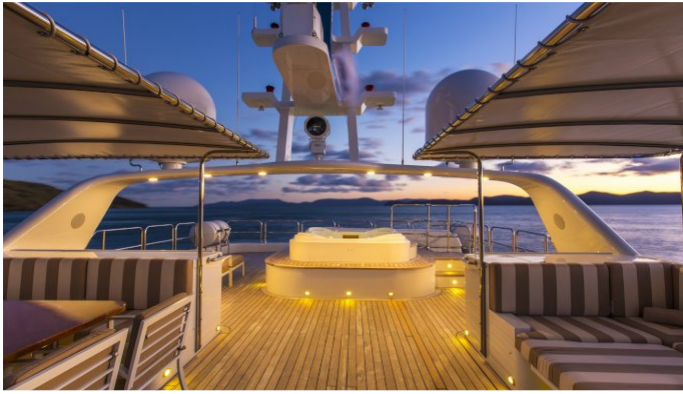

MORE PHOTOS, VIDEO OR INTERACTIVE DECK PLANS:

[CLICK HERE](#)

This document is not contractual. The yacht charters and their particulars displayed in the results above are displayed in good faith and whilst believed to be correct are not guaranteed. YachtCharterFleet.com does not warrant or assume any legal liability or responsibility for the accuracy, completeness, or usefulness of any information and/or images displayed. All information is subject to change without notice and is without warranty. Your preferred charter broker should provide you with yacht specifications, brochure and rates for your chosen dates during your charter yacht selection process. Starting prices are shown in a range of currencies for a one-week charter, unless otherwise indicated.