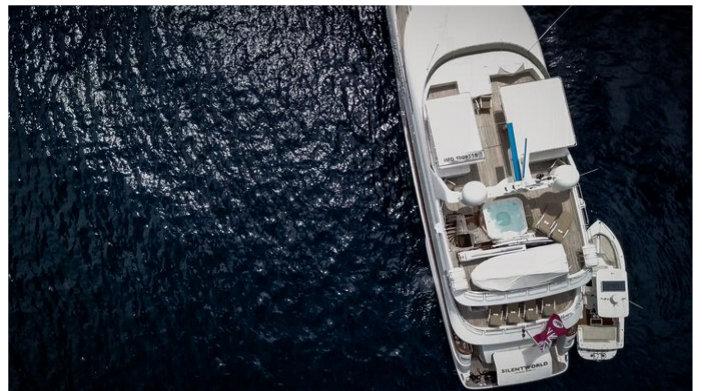

SILENTWORLD

Yacht Charter Details for 'Silentworld', the 39.6m Superyacht built by Cies - Oassive

SPECIFICATIONS

LENGTH
39.6m / 129'11

BEAM DRAFT
8m / 26'3 2.1m / 6'11

YEAR REFIT
2006 2018

CRUISING SPEED
11 Knots

FOR MORE INFORMATION:

[CLICK HERE](#)

or SCAN QR CODE

MORE PHOTOS, VIDEO OR INTERACTIVE DECK PLANS:

[CLICK HERE](#)

SILENTWORLD YACHT CHARTER

Superyacht SILENTWORLD was built in 2006 by Cies - Oassive. She is a 39.6m / 129'11 Custom motor yacht with exterior design by Inigo Echenique and interior styling by Inigo Echenique . Silentworld offers accommodation for up to 12 guests in 6 cabins with additional room for her crew of 6. She features a variety of amenities to ensure comfortable charter vacations. She also carries an impressive collection of toys as listed below.

SILENTWORLD AMENITIES & TOYS

Wi-Fi

At-Anchor Stabilizers

Deck Jacuzzi

Gym

Air Conditioning

For a full up-to-date list of leisure facilities or amenities onboard Motor Yacht Silentworld please contact your Yacht Charter Broker prior to booking your vacation. If there is a particular water toy that you would like, but it is not listed, then it may be possible to rent this equipment for you.