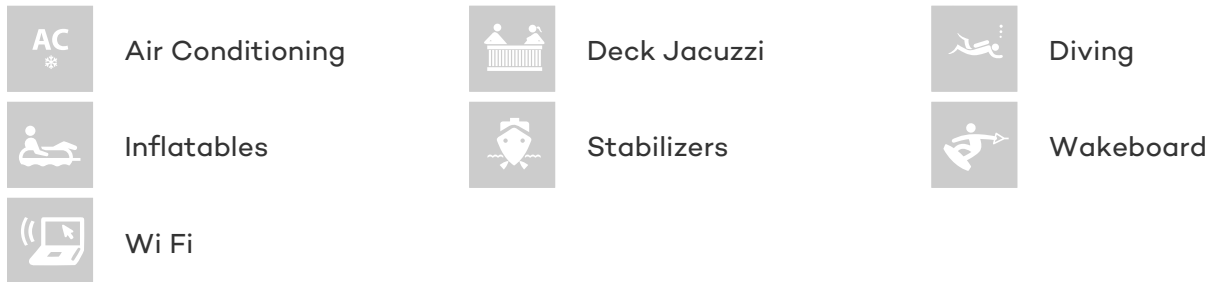

SILENTWORLD YACHT CHARTER

Superyacht SILENTWORLD was built in 2006 by Cies - Oassive. She is a 39.6m / 130ft custom motor yacht with exterior design by Inigo Echenique and interior styling by Inigo Echenique. SILENTWORLD offers accommodation for up to 12 guests in 6 cabins with additional room for her crew of 6. She features a variety of amenities to ensure comfortable charter vacations, including Air Conditioning, Air Conditioning, WiFi connection on board, Deck Jacuzzi, Jacuzzi (on deck), Stabilizers at Anchor, At anchor Stabilizers, Stabilisers underway and Stabilisers underway. She also carries an impressive collection of toys as listed below.

SILENTWORLD AMENITIES & TOYS

For a full up-to-date list of leisure facilities or amenities onboard Motor Yacht Silentworld please contact your Yacht Charter Broker prior to booking your vacation. If there is a particular water toy that you would like, but it is not listed, then it may be possible to rent this equipment for you.

MORE TENDERS, TOYS & YACHT AMMENITIES INFO:

[CLICK HERE](#)

CHARTER SILENTWORLD

If you are interested in chartering SILENTWORLD please contact your yacht charter broker for more information about booking a luxury charter vacation on board this Cies - Oassive superyacht .