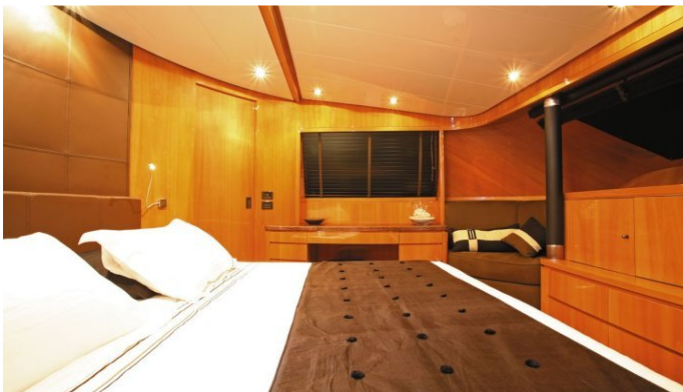

MORE PHOTOS, VIDEO OR INTERACTIVE DECK PLANS:

[CLICK HERE](#)