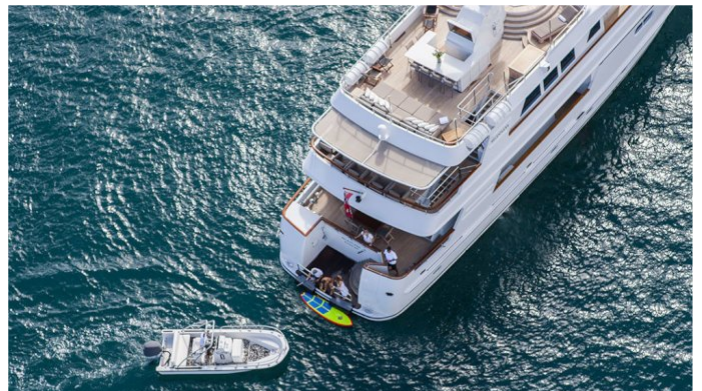

MORE PHOTOS, VIDEO OR INTERACTIVE DECK PLANS:

[CLICK HERE](#)

This document is not contractual. The yacht charters and their particulars displayed in the results above are displayed in good faith and whilst believed to be correct are not guaranteed. YachtCharterFleet.com does not warrant or assume any legal liability or responsibility for the accuracy, completeness, or usefulness of any information and/or images displayed. All information is subject to change without notice and is without warranty. Your preferred charter broker should provide you with yacht specifications, brochure and rates for your chosen dates during your charter yacht selection process. Starting prices are shown in a range of currencies for a one-week charter, unless otherwise indicated.