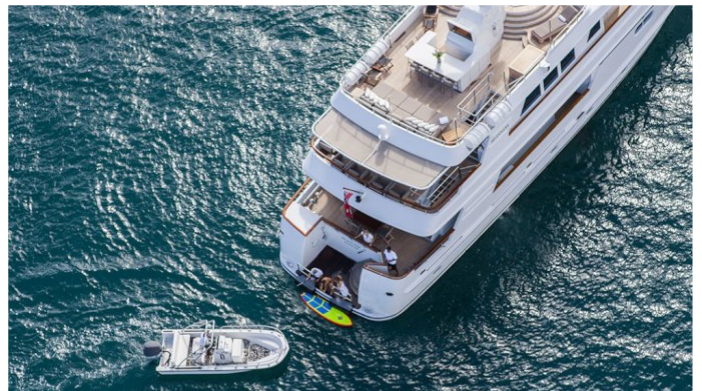

YachtCharterFleet

THE SMARTEST WAY TO SEARCH

RELENTLESS

Yacht Charter Details for 'Relentless', the 33.5m Superyacht built by Kingship

SPECIFICATIONS

LENGTH
33.5m / 110ft

BEAM DRAFT
7.6m / 25ft 2.7m / 9ft

YEAR
2006

CRUISING SPEED
9 Knots

ACCOMMODATION

GUESTS	CABINS	CREW
9	4	6

CABIN CONFIGURATION

1 Master	2 Double
1 Twin	1 Pullman

CHARTER RATES

SUMMER
from
\$95,000 / week + expenses

WINTER
from
\$85,000 / week + expenses

Details correct as of 23 Jul, 2018

FOR MORE INFORMATION:

[CLICK HERE](#) 

or SCAN QR CODE

MORE PHOTOS, VIDEO OR INTERACTIVE DECK PLANS:

 [CLICK HERE](#)

RELENTLESS YACHT CHARTER

Superyacht RELENTLESS was built in 2006 by Kingship. She is a 33.5m / 110ft Kingship Expedition 110 motor yacht with exterior design by Setzer Design Group and interior styling by Kingship. RELENTLESS offers accommodation for up to 9 guests in 4 cabins with additional room for her crew of 6. She features a variety of amenities to ensure comfortable charter vacations, including Air Conditioning, WiFi connection on board, Deck Jacuzzi and Stabilisers underway. She also carries an impressive collection of toys as listed below.

RELENTLESS AMENITIES & TOYS

	Air Conditioning		BBQ		Deck Jacuzzi
	Diving		Fishing		Gym
	Inflatables		Jet Ski		Kayaking
	Paddleboard		Satellite TV		Snorkeling
	Stabilizers		Wakeboard		Wi Fi

For a full up-to-date list of leisure facilities or amenities onboard Motor Yacht Relentless please contact your Yacht Charter Broker prior to booking your vacation. If there is a particular water toy that you would like, but it is not listed, then it may be possible to rent this equipment for you.