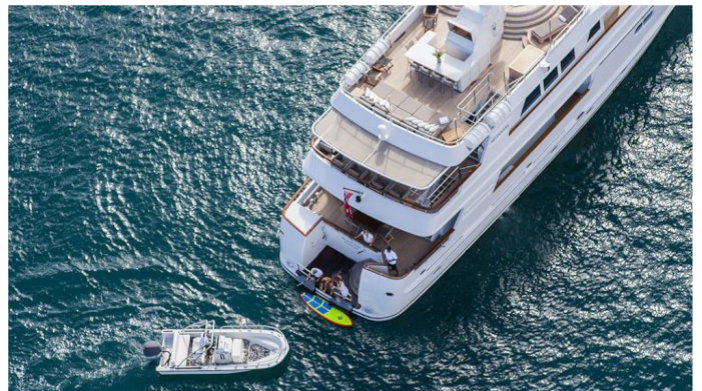

MORE PHOTOS, VIDEO OR INTERACTIVE DECK PLANS:

[CLICK HERE](#)