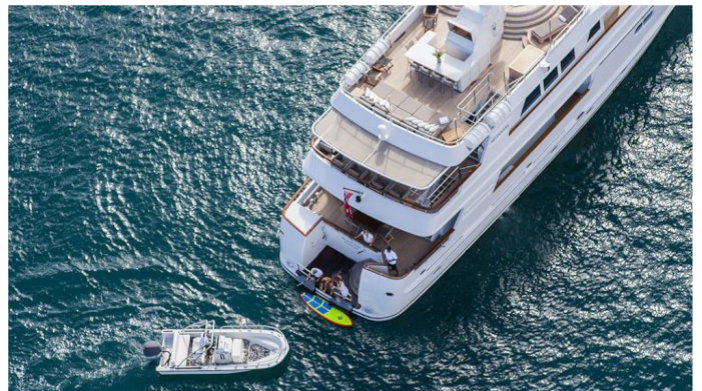

YachtCharterFleet

THE SMARTEST WAY TO SEARCH

RELENTLESS

Yacht Charter Details for 'Relentless', the 33.5m Superyacht built by Kingship

SPECIFICATIONS

LENGTH
33.5m / 110ft

BEAM DRAFT
7.6m / 25ft 2.7m / 9ft

YEAR
2006

CRUISING SPEED
9 Knots

ACCOMMODATION

GUESTS	CABINS	CREW
9	4	6

CABIN CONFIGURATION

1 Master	2 Double
1 Twin	1 Pullman

CHARTER RATES

SUMMER
from
\$95,000 / week + expenses

WINTER
from
\$85,000 / week + expenses

Details correct as of 22 Nov, 2017

FOR MORE INFORMATION:

[CLICK HERE](#) 

or SCAN QR CODE

MORE PHOTOS, VIDEO OR INTERACTIVE DECK PLANS:

 [CLICK HERE](#)

RELENTLESS YACHT CHARTER

Superyacht RELENTLESS was built in 2006 by Kingship. She is a 33.5m / 110ft kingship expedition 110 motor yacht with exterior design by Setzer Design Group and interior styling by Kingship. RELENTLESS offers accommodation for up to 9 guests in 4 cabins with additional room for her crew of 6. She features a variety of amenities to ensure comfortable charter vacations, including Air Conditioning, WiFi connection on board, Deck Jacuzzi, Stabilisers underway, Air Conditioning, Stabilisers underway and Jacuzzi (on deck). She also carries an impressive collection of toys as listed below.

RELENTLESS AMENITIES & TOYS

	Air Conditioning		BBQ		Deck Jacuzzi
	Diving		Fishing		Gym
	Inflatables		Jet Ski		Kayaking
	Paddleboard		Satellite TV		Snorkeling
	Stabilizers		Wakeboard		Wi Fi

For a full up-to-date list of leisure facilities or amenities onboard Motor Yacht Relentless please contact your Yacht Charter Broker prior to booking your vacation. If there is a particular water toy that you would like, but it is not listed, then it may be possible to rent this equipment for you.