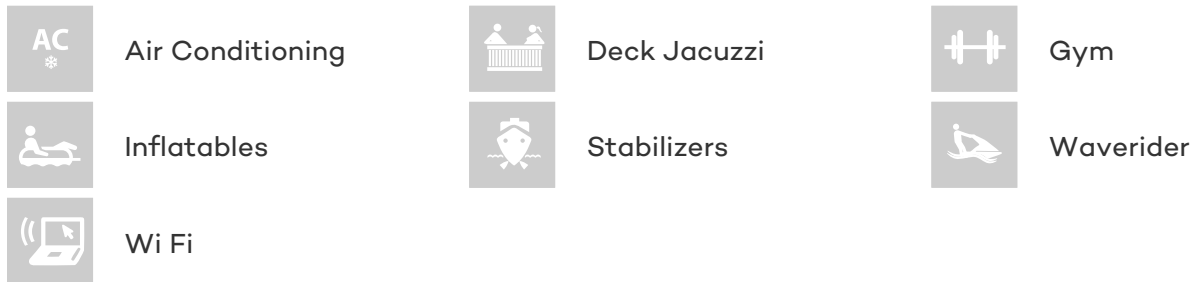

LADY MICHELLE YACHT CHARTER

Superyacht LADY MICHELLE was built in 2003 by Benetti. She is a 55m / 180ft custom motor yacht with exterior design by Stefano Natucci and interior styling by Stefano Natucci. LADY MICHELLE offers accommodation for up to 12 guests in 6 cabins with additional room for her crew of 12. She features a variety of amenities to ensure comfortable charter vacations, including Air Conditioning, Air Conditioning, WiFi connection on board, Deck Jacuzzi, Gym/exercise equipment, At anchor Stabilizers, Gym, Jacuzzi (on deck), Stabilizers at Anchor, Stabilisers underway and Stabilisers underway. She also carries an impressive collection of toys as listed below.

LADY MICHELLE AMENITIES & TOYS

For a full up-to-date list of leisure facilities or amenities onboard Motor Yacht Lady Michelle please contact your Yacht Charter Broker prior to booking your vacation. If there is a particular water toy that you would like, but it is not listed, then it may be possible to rent this equipment for you.

MORE TENDERS, TOYS & YACHT AMMENITIES INFO:

[CLICK HERE](#)

CHARTER LADY MICHELLE

If you are interested in chartering LADY MICHELLE please contact your yacht charter broker for more information about booking a luxury charter vacation on board this Benetti superyacht .