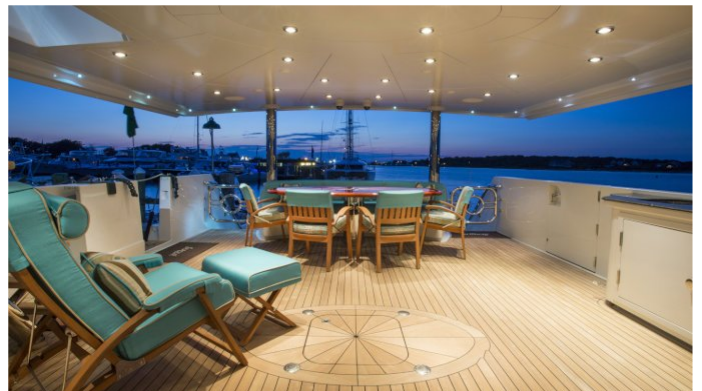

MORE PHOTOS, VIDEO OR INTERACTIVE DECK PLANS:

[CLICK HERE](#)