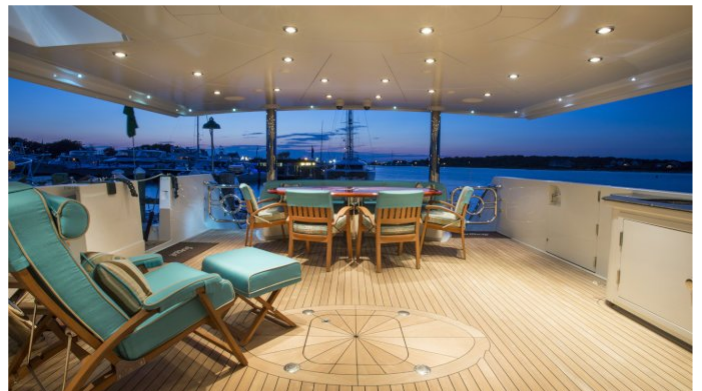

MORE PHOTOS, VIDEO OR INTERACTIVE DECK PLANS:

[CLICK HERE](#)

This document is not contractual. The yacht charters and their particulars displayed in the results above are displayed in good faith and whilst believed to be correct are not guaranteed. YachtCharterFleet.com does not warrant or assume any legal liability or responsibility for the accuracy, completeness, or usefulness of any information and/or images displayed. All information is subject to change without notice and is without warranty. Your preferred charter broker should provide you with yacht specifications, brochure and rates for your chosen dates during your charter yacht selection process. Starting prices are shown in a range of currencies for a one-week charter, unless otherwise indicated.