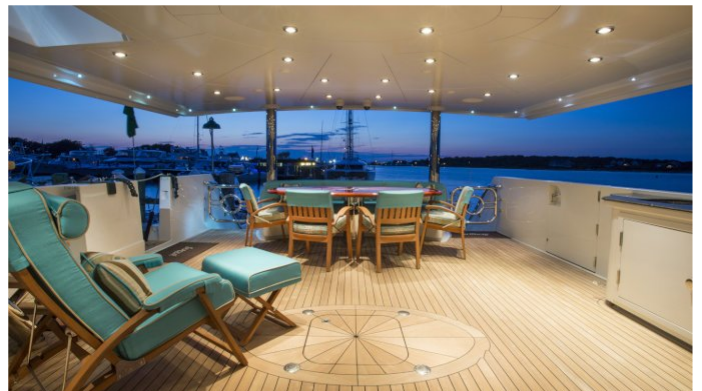

FOR MORE INFORMATION:

[CLICK HERE](#) 

or SCAN QR CODE

MORE PHOTOS, VIDEO OR INTERACTIVE DECK PLANS:

[CLICK HERE](#)

SERQUÉ YACHT CHARTER

Superyacht SERQUÉ was built in 1995 by Broward. She is a 40.23m / 132ft custom motor yacht with exterior design by Donald L. Blount & Associates and interior styling by Pavlik Design. SERQUÉ offers accommodation for up to 12 guests in 6 cabins with additional room for her crew of 6. She features a variety of amenities to ensure comfortable charter vacations, including Air Conditioning, WiFi connection on board, Deck Jacuzzi, Air Conditioning, Stabilisers underway, Stabilisers underway, Jacuzzi (on deck), Stabilizers at Anchor and At anchor Stabilizers. She also carries an impressive collection of toys as listed below.

SERQUÉ AMENITIES & TOYS

	Air Conditioning		Deck Jacuzzi		Fishing
	Paddleboard		Snorkeling		Stabilizers
	Waverider		Wi Fi		

For a full up-to-date list of leisure facilities or amenities onboard Motor Yacht Serqué please contact your Yacht Charter Broker prior to booking your vacation. If there is a particular water toy that you would like, but it is not listed, then it may be possible to rent this equipment for you.