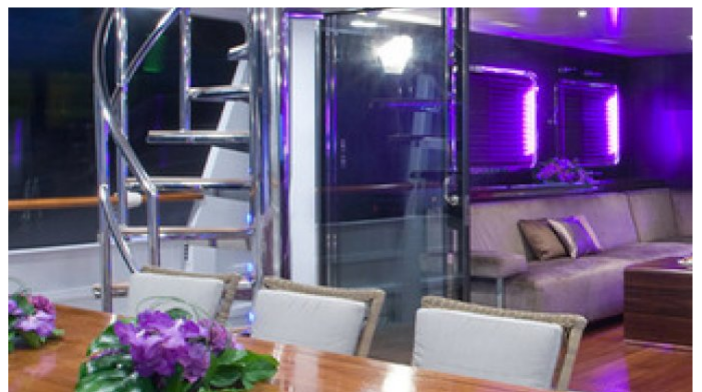

[CLICK HERE](#) 

or SCAN QR CODE

MORE PHOTOS, VIDEO OR INTERACTIVE DECK PLANS:

[CLICK HERE](#)

PAOLYRE YACHT CHARTER

Superyacht PAOLYRE was built in 2008 by Ocea. She is a 32.7m / 107ft Ocea Commuter 108 motor yacht with exterior design by Bernard Nivelt and interior styling by Architectural Deco. PAOLYRE offers accommodation for up to 9 guests in 5 cabins with additional room for her crew of 5. She features a variety of amenities to ensure comfortable charter vacations, including Air Conditioning, WiFi connection on board, Deck Jacuzzi and Stabilisers underway. She also carries an impressive collection of toys as listed below.

PAOLYRE AMENITIES & TOYS

 AC	Air Conditioning	 Beach Games	 Deck Jacuzzi
 Fishing	Fishing	 Kayaking	 Paddleboard
 Snorkeling	Snorkeling	 Wakeboard	 Water Ski
 Wi Fi	Wi Fi		

For a full up-to-date list of leisure facilities or amenities onboard Motor Yacht Paolyre please contact your Yacht Charter Broker prior to booking your vacation. If there is a particular water toy that you would like, but it is not listed, then it may be possible to rent this equipment for you.