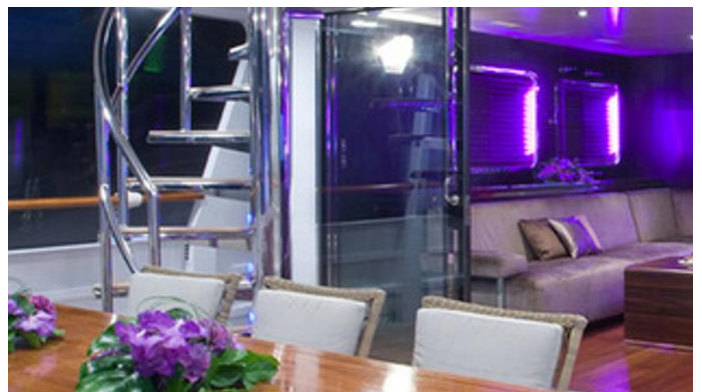

[CLICK HERE](#) 

or SCAN QR CODE

MORE PHOTOS, VIDEO OR INTERACTIVE DECK PLANS:

[CLICK HERE](#)

PAOLYRE YACHT CHARTER

Superyacht PAOLYRE was built in 2008 by Ocea. She is a 32.7m / 107'3 Commuter 108 motor yacht with exterior design by Bernard Nivelt and interior styling by Architectural Deco . Paolyre offers accommodation for up to 9 guests in 5 cabins with additional room for her crew of 5. She features a variety of amenities to ensure comfortable charter vacations, including, Air Conditioning, WiFi connection on board, Deck Jacuzzi & Stabilisers underway. She also carries an impressive collection of toys as listed below.

PAOLYRE AMENITIES & TOYS

Jacuzzi

Stabilizers Underway

Wi-Fi

Deck Jacuzzi

Air Conditioning

For a full up-to-date list of leisure facilities or amenities onboard Motor Yacht Paolyre please contact your Yacht Charter Broker prior to booking your vacation. If there is a particular water toy that you would like, but it is not listed, then it may be possible to rent this equipment for you.