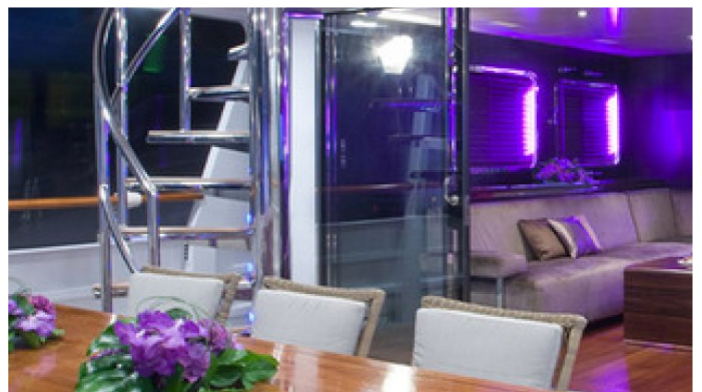

[CLICK HERE](#) 

or SCAN QR CODE

MORE PHOTOS, VIDEO OR INTERACTIVE DECK PLANS:

 [CLICK HERE](#)

PAOLYRE YACHT CHARTER

Superyacht PAOLYRE was built in 2008 by Ocea. She is a 32.7m / 107ft ocea commuter 108 motor yacht with exterior design by Bernard Nivelt and interior styling by Architectural Deco. PAOLYRE offers accommodation for up to 9 guests in 5 cabins with additional room for her crew of 5. She features a variety of amenities to ensure comfortable charter vacations, including Air Conditioning, WiFi connection on board, Deck Jacuzzi, Air Conditioning, Jacuzzi (on deck), Stabilisers underway and Stabilisers underway. She also carries an impressive collection of toys as listed below.

PAOLYRE AMENITIES & TOYS

	Air Conditioning		Beach Games		Deck Jacuzzi
	Fishing		Kayaking		Paddleboard
	Snorkeling		Wakeboard		Water Ski
	Wi Fi				

For a full up-to-date list of leisure facilities or amenities onboard Motor Yacht Paolyre please contact your Yacht Charter Broker prior to booking your vacation. If there is a particular water toy that you would like, but it is not listed, then it may be possible to rent this equipment for you.