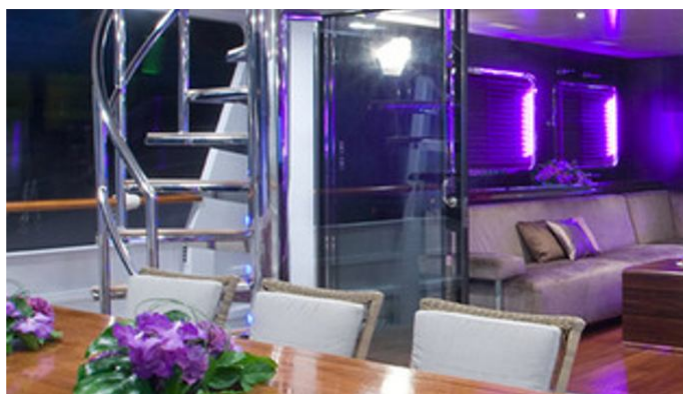

MORE PHOTOS, VIDEO OR INTERACTIVE DECK PLANS:

[CLICK HERE](#)

Paolyre Yacht Charter

Superyacht PAOLYRE was built in 2008 by Ocea. She is a 32.7m / 107'3 Commuter 108 motor yacht with exterior design by Bernard Nivelt and interior styling by Architectural Deco . Paolyre offers accommodation for up to 9 guests in 5 cabins with additional room for her crew of 5. She features a variety of amenities to ensure comfortable charter vacations, including, Air Conditioning, WiFi connection on board, Deck Jacuzzi & Stabilisers underway. She also carries an impressive collection of toys as listed below.

Paolyre Amenities & Toys

- Jacuzzi
- Stabilizers Underway
- Wi-Fi
- Deck Jacuzzi
- Air Conditioning

This document is not contractual. The yacht charters and their particulars displayed in the results above are displayed in good faith and whilst believed to be correct are not guaranteed. YachtCharterFleet.com does not warrant or assume any legal liability or responsibility for the accuracy, completeness, or usefulness of any information and/or images displayed. All information is subject to change without notice and is without warranty. Your preferred charter broker should provide you with yacht specifications, brochure and rates for your chosen dates during your charter yacht selection process. Starting