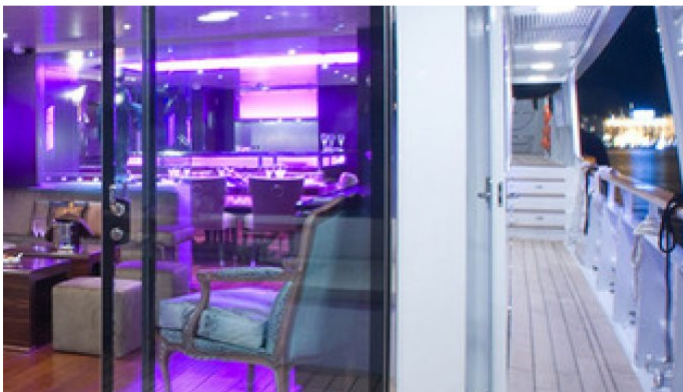

[CLICK HERE](#) 

or SCAN QR CODE

MORE PHOTOS, VIDEO OR INTERACTIVE DECK PLANS:

[CLICK HERE](#)

PAOLYRE YACHT CHARTER

Superyacht PAOLYRE was built in 2008 by Ocea. She is a 32.7m / 107ft ocea commuter 108 motor yacht with exterior design by Bernard Nivelt and interior styling by Architectural Deco. PAOLYRE offers accommodation for up to 9 guests in 5 cabins with additional room for her crew of 5. She features a variety of amenities to ensure comfortable charter vacations, including Air Conditioning, WiFi connection on board, Deck Jacuzzi and Stabilisers underway. She also carries an impressive collection of toys as listed below.

PAOLYRE AMENITIES & TOYS

	Air Conditioning		Beach Games		Deck Jacuzzi
	Fishing		Kayaking		Paddleboard
	Snorkeling		Wakeboard		Water Ski
	Wi Fi				

For a full up-to-date list of leisure facilities or amenities onboard Motor Yacht Paolyre please contact your Yacht Charter Broker prior to booking your vacation. If there is a particular water toy that you would like, but it is not listed, then it may be possible to rent this equipment for you.