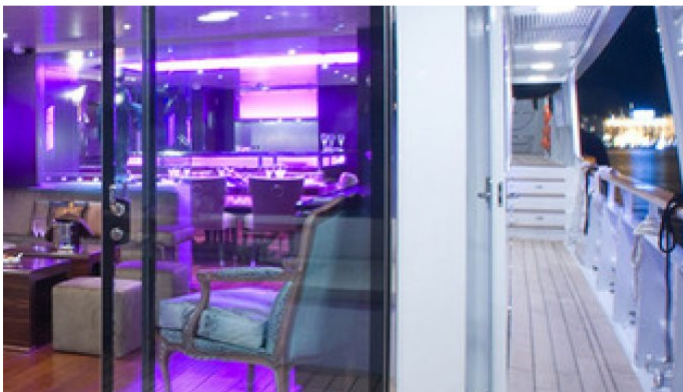

[CLICK HERE](#) 

or SCAN QR CODE

MORE PHOTOS, VIDEO OR INTERACTIVE DECK PLANS:

[CLICK HERE](#)

PAOLYRE YACHT CHARTER

Superyacht PAOLYRE was built in 2008 by Ocea. She is a 32.7m / 107ft Commuter 108 motor yacht with exterior design by Bernard Nivelt and interior styling by Architectural Deco. PAOLYRE offers accommodation for up to 9 guests in 5 cabins with additional room for her crew of 5. She features a variety of amenities to ensure comfortable charter vacations, including Air Conditioning, WiFi connection on board, Deck Jacuzzi and Stabilisers underway. She also carries an impressive collection of toys as listed below.

PAOLYRE AMENITIES & TOYS

	Air Conditioning		Beach Games		Deck Jacuzzi
	Fishing		Kayaking		Paddleboard
	Snorkeling		Wakeboard		Water Ski
	Wi Fi				

For a full up-to-date list of leisure facilities or amenities onboard Motor Yacht Paolyre please contact your Yacht Charter Broker prior to booking your vacation. If there is a particular water toy that you would like, but it is not listed, then it may be possible to rent this equipment for you.