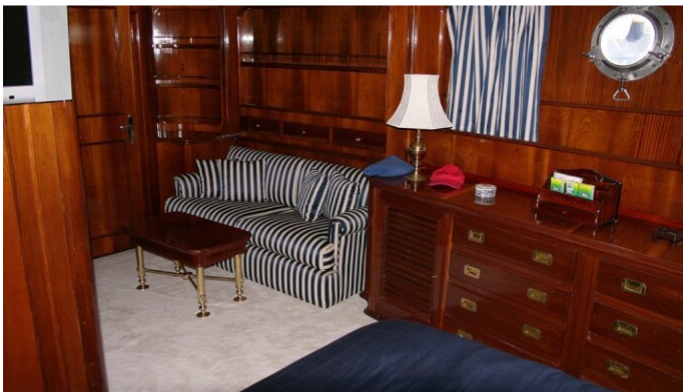

ACCOMMODATION

GUESTS **CABINS** **CREW**
6 **4** **5**

CABIN CONFIGURATION

1 Master **2 Double**
1 Twin

CHARTER RATES

Details correct as of 14 Apr, 2021

FOR MORE INFORMATION:

[CLICK HERE](#)

or SCAN QR CODE

MORE PHOTOS, VIDEO OR INTERACTIVE DECK PLANS:

[CLICK HERE](#)

FAVORITA YACHT CHARTER

Superyacht FAVORITA was built in 1975 by Benetti. She is a 29.8m / 98ft Custom motor yacht with exterior design by Benetti. FAVORITA offers accommodation for up to 6 guests in 4 cabins with additional room for her crew of 5. She features a variety of amenities to ensure comfortable charter vacations, including Air Conditioning. She also carries an impressive collection of toys as listed below.

FAVORITA AMENITIES & TOYS

 AC
❄️

Air Conditioning

For a full up-to-date list of leisure facilities or amenities onboard Motor Yacht Favorita please contact your Yacht Charter Broker prior to booking your vacation. If there is a particular water toy that you would like, but it is not listed, then it may be possible to rent this equipment for you.