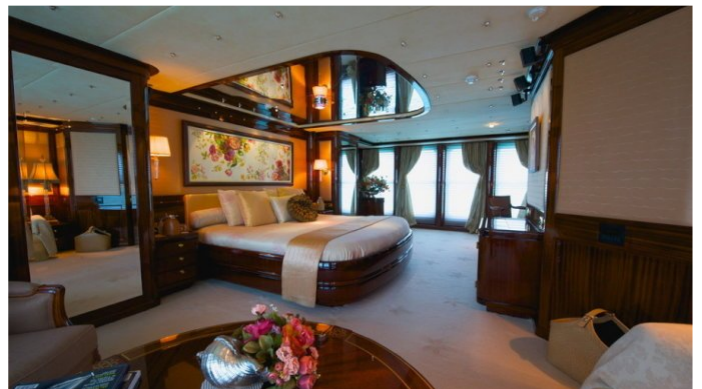

MORE PHOTOS, VIDEO OR INTERACTIVE DECK PLANS:

[CLICK HERE](#)