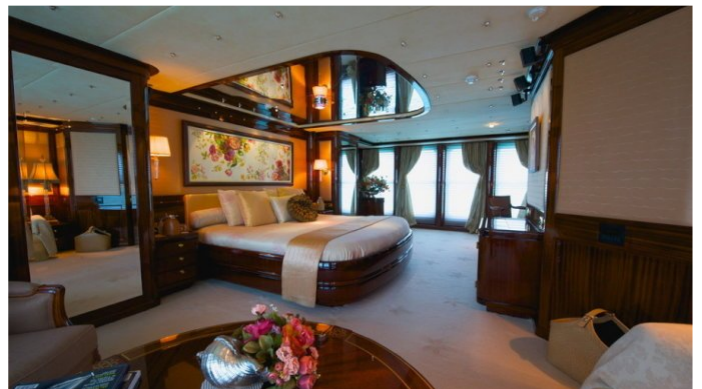

MORE PHOTOS, VIDEO OR INTERACTIVE DECK PLANS:

[CLICK HERE](#)

This document is not contractual. The yacht charters and their particulars displayed in the results above are displayed in good faith and whilst believed to be correct are not guaranteed. YachtCharterFleet.com does not warrant or assume any legal liability or responsibility for the accuracy, completeness, or usefulness of any information and/or images displayed. All information is subject to change without notice and is without warranty. Your preferred charter broker should provide you with yacht specifications, brochure and rates for your chosen dates during your charter yacht selection process. Starting prices are shown in a range of currencies for a one-week charter, unless otherwise indicated.