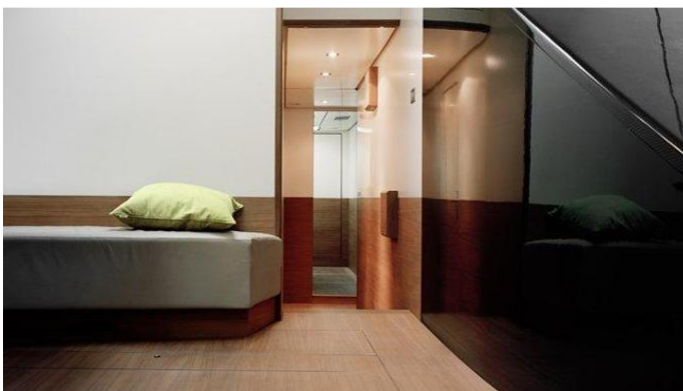

or SCAN QR CODE

MORE PHOTOS, VIDEO OR INTERACTIVE DECK PLANS:

[CLICK HERE](#)

AIZU YACHT CHARTER

Superyacht AIZU was built in 1990 by Tréhard Marine. She is a 30.18m / 99' Custom sail yacht with exterior design by Gilles Vaton and interior styling by Claesson Koivisto Rune . Aizu offers accommodation for up to 8 guests in 4 cabins with additional room for her crew of 3. She features a variety of amenities to ensure comfortable charter vacations, including Air Conditioning. She also carries an impressive collection of toys as listed below.

AIZU AMENITIES & TOYS

 AC

Air Conditioning

For a full up-to-date list of leisure facilities or amenities onboard Sail Yacht Aizu please contact your Yacht Charter Broker prior to booking your vacation. If there is a particular water toy that you would like, but it is not listed, then it may be possible to rent this equipment for you.