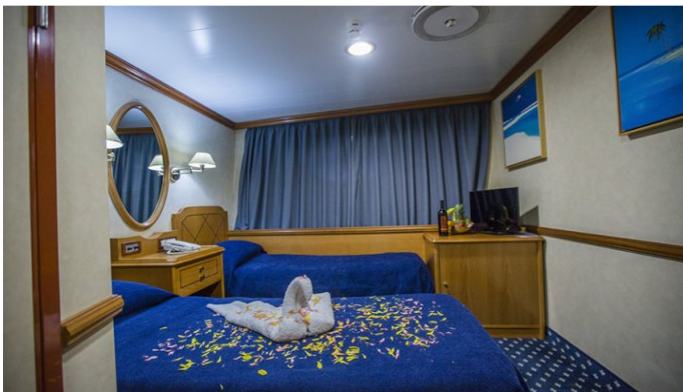

MORE PHOTOS, VIDEO OR INTERACTIVE DECK PLANS:

[CLICK HERE](#)

This document is not contractual. The yacht charters and their particulars displayed in the results above are displayed in good faith and whilst believed to be correct are not guaranteed. YachtCharterFleet.com does not warrant or assume any legal liability or responsibility for the accuracy, completeness, or usefulness of any information and/or images displayed. All information is subject to change without notice and is without warranty. Your preferred charter broker should provide you with yacht specifications, brochure and rates for your chosen dates during your charter yacht selection process. Starting prices are shown in a range of currencies for a one-week charter, unless otherwise indicated.