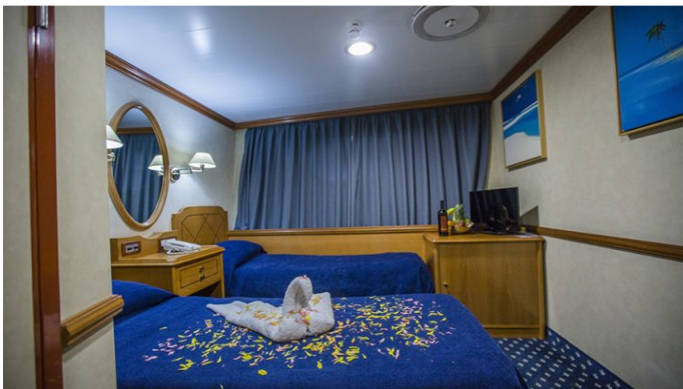

MORE PHOTOS, VIDEO OR INTERACTIVE DECK PLANS:

[CLICK HERE](#)

This document is not contractual. The yacht charters and their particulars displayed in the results above are displayed in good faith and whilst believed to be correct are not guaranteed. YachtCharterFleet.com does not warrant or assume any legal liability or responsibility for the accuracy, completeness, or usefulness of any information and/or images displayed. All information is subject to change without notice and is without warranty. Your preferred charter broker should provide you with yacht specifications, brochure and rates for your chosen dates during your charter yacht selection process. Starting prices are shown in a range of currencies for a one-week charter, unless otherwise indicated.