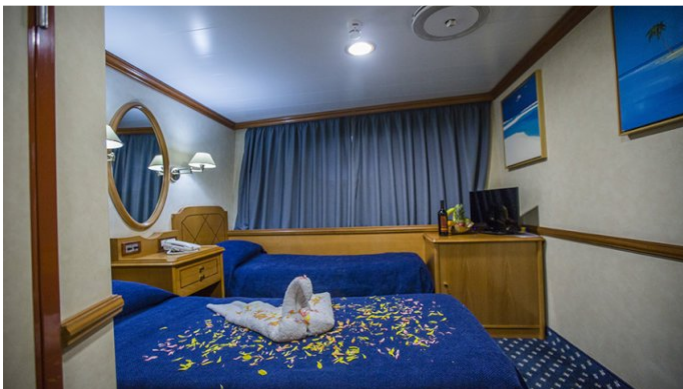

GUESTS	CABINS	CREW
49	25	16

CABIN CONFIGURATION

CHARTER RATES

SUMMER
POA

WINTER
POA

Details correct as of 22 Sep, 2017

FOR MORE INFORMATION:

[CLICK HERE](#) 

or SCAN QR CODE

MORE PHOTOS, VIDEO OR INTERACTIVE DECK PLANS:

[CLICK HERE](#)

PANORAMA II YACHT CHARTER

Superyacht PANORAMA II was built in 2004 by Elthom. She is a 50m / 164ft custom sail yacht with exterior design by N. Petihakis and interior styling by . PANORAMA II offers accommodation for up to 49 guests in 25 cabins with additional room for her crew of 16. She features a variety of amenities to ensure comfortable charter vacations, including . She also carries an impressive collection of toys as listed below.

PANORAMA II AMENITIES & TOYS

For a full up-to-date list of leisure facilities or amenities onboard Sail Yacht Panorama II please contact your Yacht Charter Broker prior to booking your vacation. If there is a particular water toy that you would like, but it is not listed, then it may be possible to rent this equipment for you.