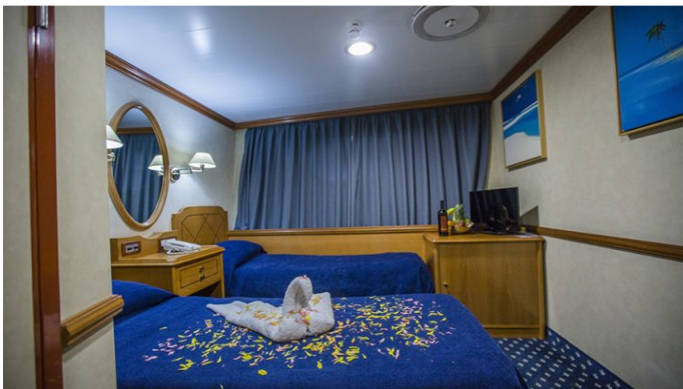

MORE PHOTOS, VIDEO OR INTERACTIVE DECK PLANS:

[CLICK HERE](#)