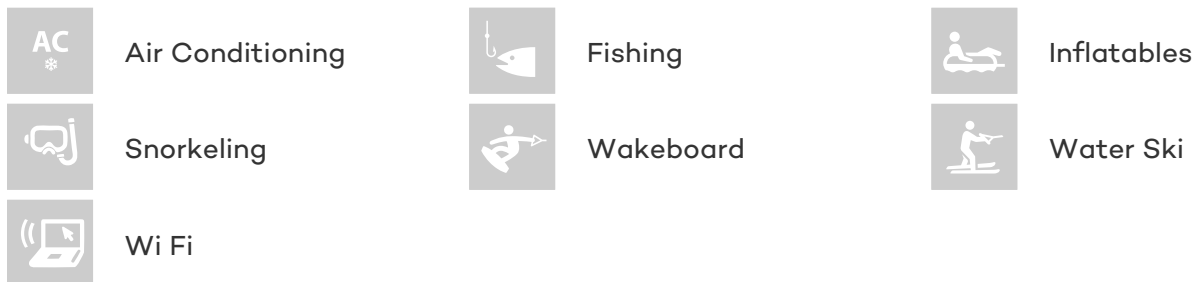

YEAR
2009

CRUISING SPEED
10 Knots

ACCOMMODATION

GUESTS	CABINS	CREW
8	4	6

CABIN CONFIGURATION

1 Master 2 Double
1 Twin

CHARTER RATES

Details correct as of 24 May, 2018

FOR MORE INFORMATION:

[CLICK HERE](#) 

or SCAN QR CODE

MORE PHOTOS, VIDEO OR INTERACTIVE DECK PLANS:

[CLICK HERE](#)

VALQUEST YACHT CHARTER

Superyacht VALQUEST was built in 2009 by Bloemsma Van Breemen. She is a 40.8m / 134ft sail yacht with exterior design by Dubois and interior styling by Dubois. VALQUEST offers accommodation for up to 8 guests in 4 cabins with additional room for her crew of 6. She features a variety of amenities to ensure comfortable charter vacations, including Air Conditioning and WiFi connection on board. She also carries an impressive collection of toys as listed below.

VALQUEST AMENITIES & TOYS

For a full up-to-date list of leisure facilities or amenities onboard Sail Yacht Valquest please contact your Yacht Charter Broker prior to booking your vacation. If there is a particular water toy that you would like, but it is not listed, then it may be possible to rent this equipment for you.