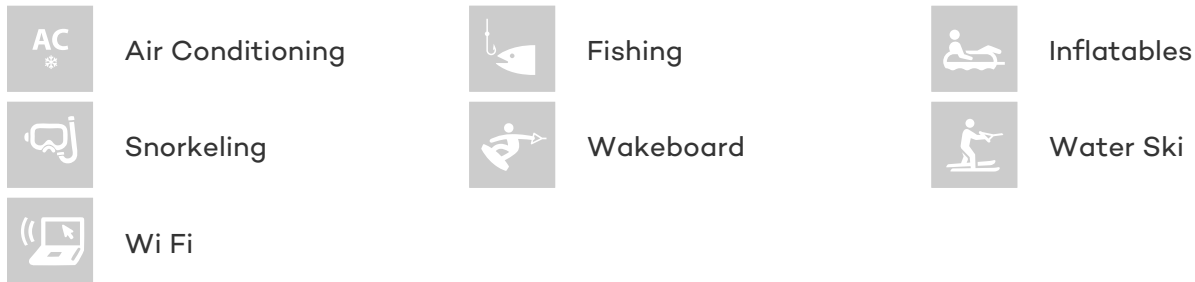

MORE PHOTOS, VIDEO OR INTERACTIVE DECK PLANS:

[CLICK HERE](#)

VALQUEST YACHT CHARTER

Superyacht VALQUEST was built in 2009 by Bloemsmas Van Breemen. She is a 40.8m / 134ft sail yacht with exterior design by Dubois and interior styling by Dubois. VALQUEST offers accommodation for up to 8 guests in 4 cabins with additional room for her crew of 6. She features a variety of amenities to ensure comfortable charter vacations, including Air Conditioning and WiFi connection on board. She also carries an impressive collection of toys as listed below.

VALQUEST AMENITIES & TOYS

For a full up-to-date list of leisure facilities or amenities onboard Sail Yacht Valquest please contact your Yacht Charter Broker prior to booking your vacation. If there is a particular water toy that you would like, but it is not listed, then it may be possible to rent this equipment for you.