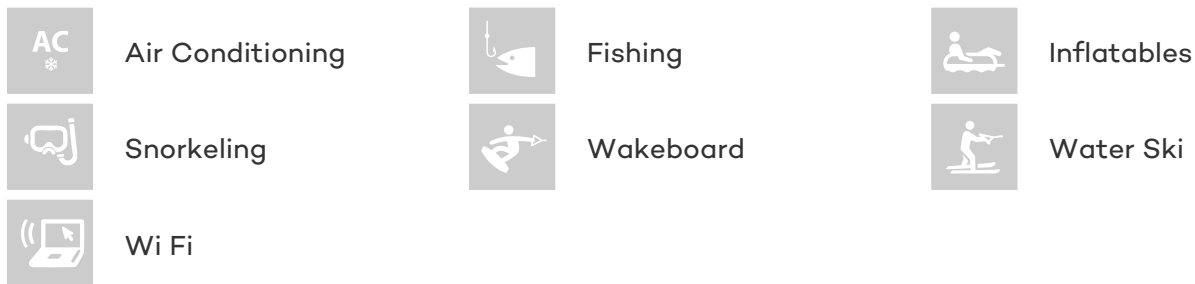

VALQUEST YACHT CHARTER

Superyacht VALQUEST was built in 2009 by Bloemsma Van Breemen. She is a 40.8m / 134ft sail yacht with exterior design by Dubois and interior styling by Dubois. VALQUEST offers accommodation for up to 8 guests in 4 cabins with additional room for her crew of 6. She features a variety of amenities to ensure comfortable charter vacations, including Air Conditioning and WiFi connection on board. She also carries an impressive collection of toys as listed below.

VALQUEST AMENITIES & TOYS

For a full up-to-date list of leisure facilities or amenities onboard Sail Yacht Valquest please contact your Yacht Charter Broker prior to booking your vacation. If there is a particular water toy that you would like, but it is not listed, then it may be possible to rent this equipment for you.

MORE TENDERS, TOYS & YACHT AMMENITIES INFO:

[CLICK HERE](#)

CHARTER VALQUEST

If you are interested in chartering VALQUEST please contact your yacht charter broker for more information about booking a luxury charter vacation on board this Bloemsma Van Breemen superyacht .