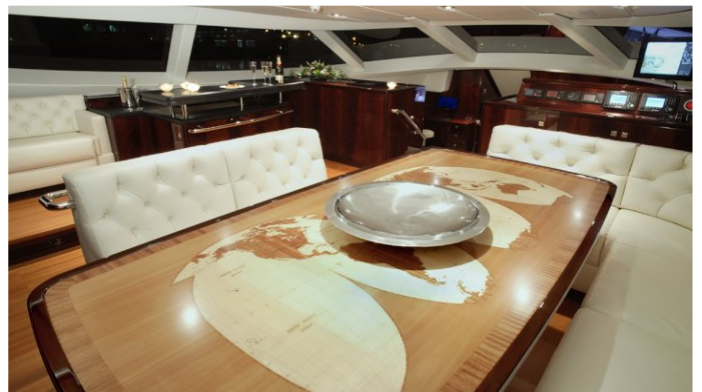

or SCAN QR CODE

MORE PHOTOS, VIDEO OR INTERACTIVE DECK PLANS:

[CLICK HERE](#)

VALQUEST YACHT CHARTER

Superyacht VALQUEST was built in 2009 by Bloemsma Van Breemen. She is a 40.8m / 134ft sail yacht with exterior design by Dubois and interior styling by Dubois. VALQUEST offers accommodation for up to 8 guests in 4 cabins with additional room for her crew of 6. She features a variety of amenities to ensure comfortable charter vacations, including Air Conditioning and WiFi connection on board. She also carries an impressive collection of toys as listed below.

VALQUEST AMENITIES & TOYS

For a full up-to-date list of leisure facilities or amenities onboard Sail Yacht Valquest please contact your Yacht Charter Broker prior to booking your vacation. If there is a particular water toy that you would like, but it is not listed, then it may be possible to rent this equipment for you.