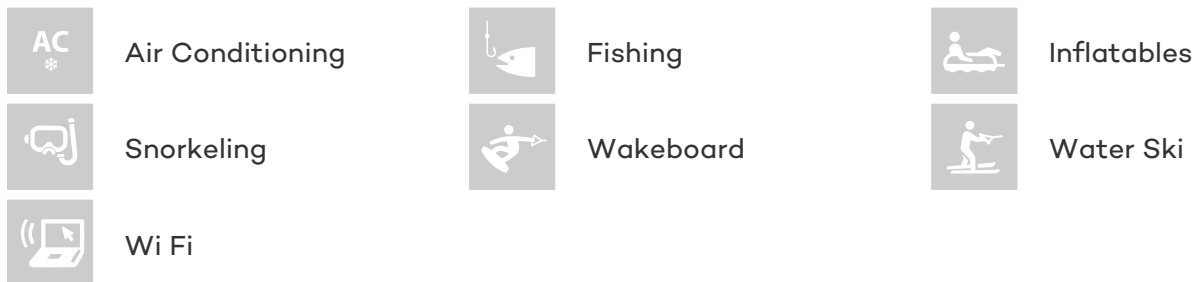

VALQUEST YACHT CHARTER

Superyacht VALQUEST was built in 2009 by Bloemsma Van Breemen. She is a 40.8m / 134ft sail yacht with exterior design by Dubois and interior styling by Dubois. VALQUEST offers accommodation for up to 8 guests in 4 cabins with additional room for her crew of 6. She features a variety of amenities to ensure comfortable charter vacations, including Air Conditioning and WiFi connection on board. She also carries an impressive collection of toys as listed below.

VALQUEST AMENITIES & TOYS

For a full up-to-date list of leisure facilities or amenities onboard Sail Yacht Valquest please contact your Yacht Charter Broker prior to booking your vacation. If there is a particular water toy that you would like, but it is not listed, then it may be possible to rent this equipment for you.

MORE TENDERS, TOYS & YACHT AMMENITIES INFO:

[CLICK HERE](#)

CHARTER VALQUEST

If you are interested in chartering VALQUEST please contact your yacht charter broker for more information about booking a luxury charter vacation on board this Bloemsma Van Breemen superyacht .