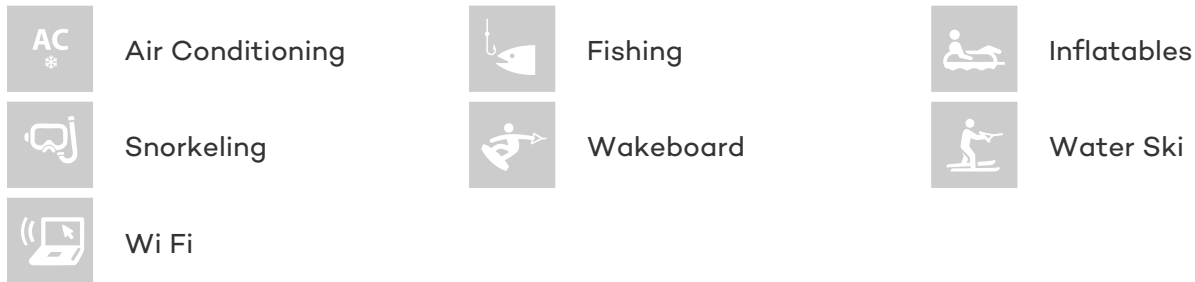

ACCOMMODATION

GUESTS	CABINS	CREW
8	4	6

CABIN CONFIGURATION

1 Master 2 Double
1 Twin

CHARTER RATES

Details correct as of 21 Jan, 2019

FOR MORE INFORMATION:

[CLICK HERE](#) 

or SCAN QR CODE

MORE PHOTOS, VIDEO OR INTERACTIVE DECK PLANS:

[CLICK HERE](#)

VALQUEST YACHT CHARTER

Superyacht VALQUEST was built in 2009 by Bloemsma Van Breemen. She is a 40.8m / 134ft sail yacht with exterior design by Dubois and interior styling by Dubois. VALQUEST offers accommodation for up to 8 guests in 4 cabins with additional room for her crew of 6. She features a variety of amenities to ensure comfortable charter vacations, including Air Conditioning and WiFi connection on board. She also carries an impressive collection of toys as listed below.

VALQUEST AMENITIES & TOYS

For a full up-to-date list of leisure facilities or amenities onboard Sail Yacht Valquest please contact your Yacht Charter Broker prior to booking your vacation. If there is a particular water toy that you would like, but it is not listed, then it may be possible to rent this equipment for you.