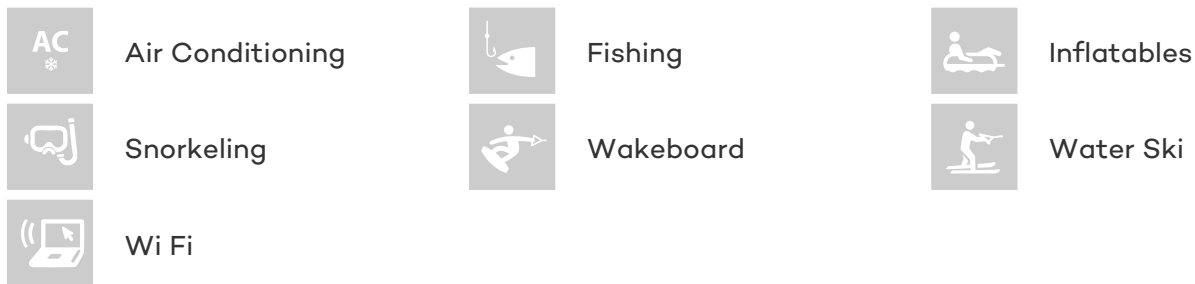

ACCOMMODATION

GUESTS	CABINS	CREW
8	4	6

CABIN CONFIGURATION

1 Master 2 Double
1 Twin

CHARTER RATES

Details correct as of 19 Aug, 2017

FOR MORE INFORMATION:

[CLICK HERE](#) 

or SCAN QR CODE

MORE PHOTOS, VIDEO OR INTERACTIVE DECK PLANS:

[CLICK HERE](#)

VALQUEST YACHT CHARTER

Superyacht VALQUEST was built in 2009 by Bloemsma Van Breemen. She is a 40.8m / 134ft sail yacht with exterior design by Dubois and interior styling by Dubois. VALQUEST offers accommodation for up to 8 guests in 4 cabins with additional room for her crew of 6. She features a variety of amenities to ensure comfortable charter vacations, including Air Conditioning and WiFi connection on board. She also carries an impressive collection of toys as listed below.

VALQUEST AMENITIES & TOYS

For a full up-to-date list of leisure facilities or amenities onboard Sail Yacht Valquest please contact your Yacht Charter Broker prior to booking your vacation. If there is a particular water toy that you would like, but it is not listed, then it may be possible to rent this equipment for you.