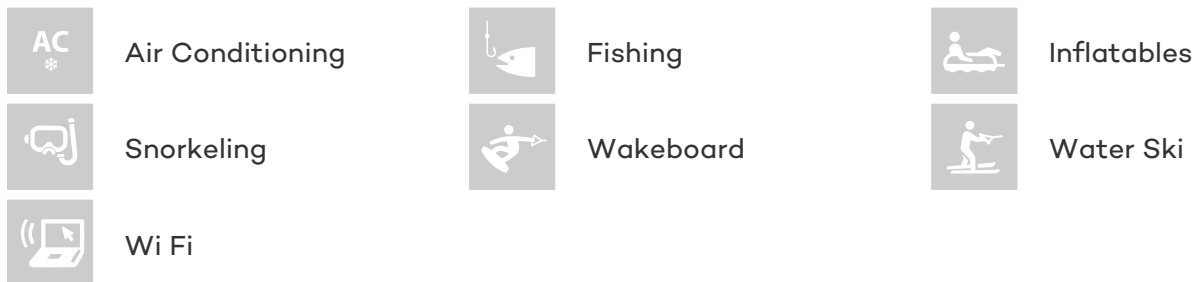

MORE PHOTOS, VIDEO OR INTERACTIVE DECK PLANS:

[CLICK HERE](#)

VALQUEST YACHT CHARTER

Superyacht VALQUEST was built in 2009 by Bloemsma Van Breemen. She is a 40.8m / 134ft sail yacht with exterior design by Dubois and interior styling by Dubois. VALQUEST offers accommodation for up to 8 guests in 4 cabins with additional room for her crew of 6. She features a variety of amenities to ensure comfortable charter vacations, including Air Conditioning and WiFi connection on board. She also carries an impressive collection of toys as listed below.

VALQUEST AMENITIES & TOYS

For a full up-to-date list of leisure facilities or amenities onboard Sail Yacht Valquest please contact your Yacht Charter Broker prior to booking your vacation. If there is a particular water toy that you would like, but it is not listed, then it may be possible to rent this equipment for you.