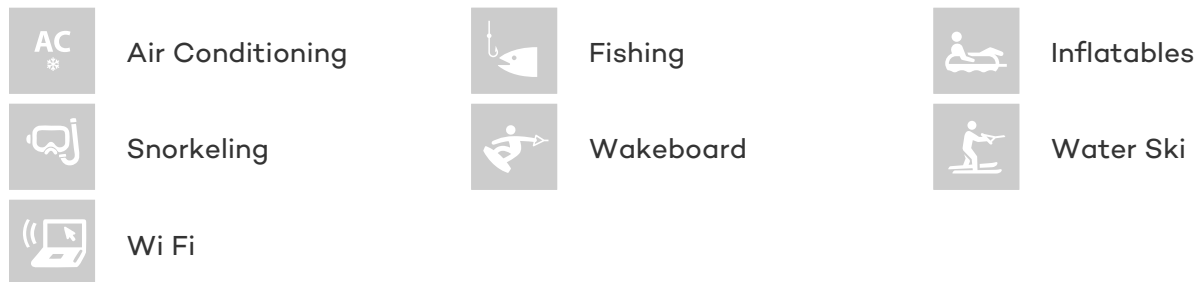

ACCOMMODATION

GUESTS	CABINS	CREW
8	4	6

CABIN CONFIGURATION

1 Master 2 Double
1 Twin

CHARTER RATES

Details correct as of 23 Jun, 2017

FOR MORE INFORMATION:

[CLICK HERE](#) 

or SCAN QR CODE

MORE PHOTOS, VIDEO OR INTERACTIVE DECK PLANS:

[CLICK HERE](#)

VALQUEST YACHT CHARTER

Superyacht VALQUEST was built in 2009 by Bloemsma Van Breemen. She is a 40.8m / 134ft sail yacht with exterior design by Dubois and interior styling by Dubois. VALQUEST offers accommodation for up to 8 guests in 4 cabins with additional room for her crew of 6. She features a variety of amenities to ensure comfortable charter vacations, including Air Conditioning and WiFi connection on board. She also carries an impressive collection of toys as listed below.

VALQUEST AMENITIES & TOYS

For a full up-to-date list of leisure facilities or amenities onboard Sail Yacht Valquest please contact your Yacht Charter Broker prior to booking your vacation. If there is a particular water toy that you would like, but it is not listed, then it may be possible to rent this equipment for you.