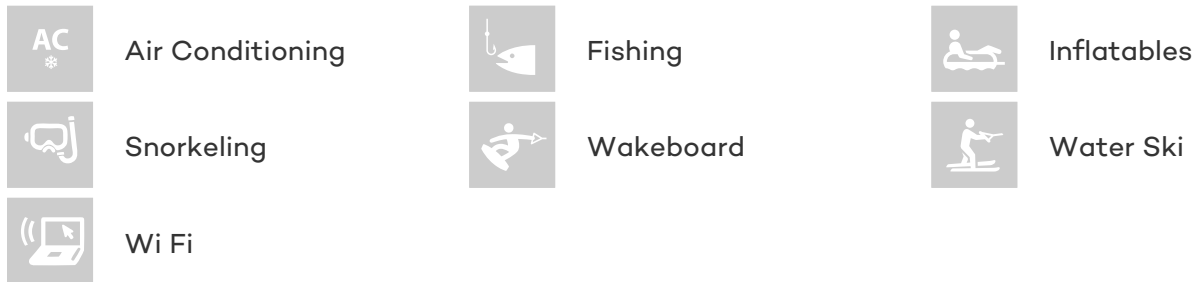

VALQUEST YACHT CHARTER

Superyacht VALQUEST was built in 2009 by Bloemsma Van Breemen. She is a 40.8m / 134ft sail yacht with exterior design by Dubois and interior styling by Dubois. VALQUEST offers accommodation for up to 8 guests in 4 cabins with additional room for her crew of 6. She features a variety of amenities to ensure comfortable charter vacations, including Air Conditioning and WiFi connection on board. She also carries an impressive collection of toys as listed below.

VALQUEST AMENITIES & TOYS

For a full up-to-date list of leisure facilities or amenities onboard Sail Yacht Valquest please contact your Yacht Charter Broker prior to booking your vacation. If there is a particular water toy that you would like, but it is not listed, then it may be possible to rent this equipment for you.

MORE TENDERS, TOYS & YACHT AMMENITIES INFO:

[CLICK HERE](#)

CHARTER VALQUEST

If you are interested in chartering VALQUEST please contact your yacht charter broker for more information about booking a luxury charter vacation on board this Bloemsma Van Breemen superyacht .