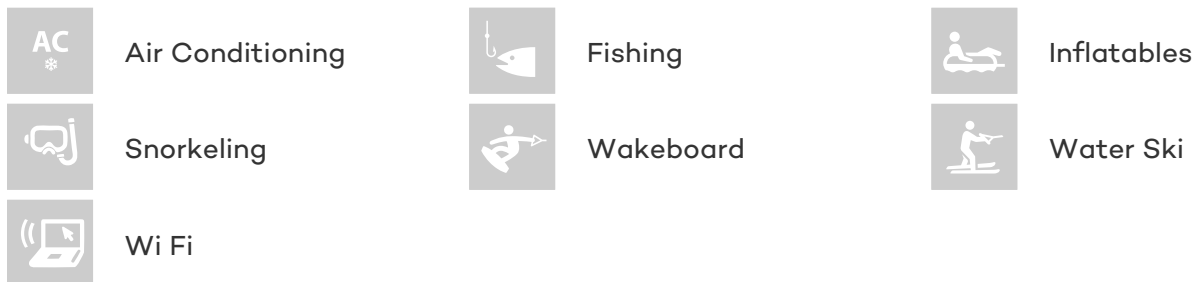

ACCOMMODATION

GUESTS	CABINS	CREW
8	4	6

CABIN CONFIGURATION

1 Master 2 Double
1 Twin

CHARTER RATES

Details correct as of 22 May, 2018

FOR MORE INFORMATION:

[CLICK HERE](#) 

or SCAN QR CODE

MORE PHOTOS, VIDEO OR INTERACTIVE DECK PLANS:

[CLICK HERE](#)

VALQUEST YACHT CHARTER

Superyacht VALQUEST was built in 2009 by Bloemsma Van Breemen. She is a 40.8m / 134ft sail yacht with exterior design by Dubois and interior styling by Dubois. VALQUEST offers accommodation for up to 8 guests in 4 cabins with additional room for her crew of 6. She features a variety of amenities to ensure comfortable charter vacations, including Air Conditioning and WiFi connection on board. She also carries an impressive collection of toys as listed below.

VALQUEST AMENITIES & TOYS

For a full up-to-date list of leisure facilities or amenities onboard Sail Yacht Valquest please contact your Yacht Charter Broker prior to booking your vacation. If there is a particular water toy that you would like, but it is not listed, then it may be possible to rent this equipment for you.