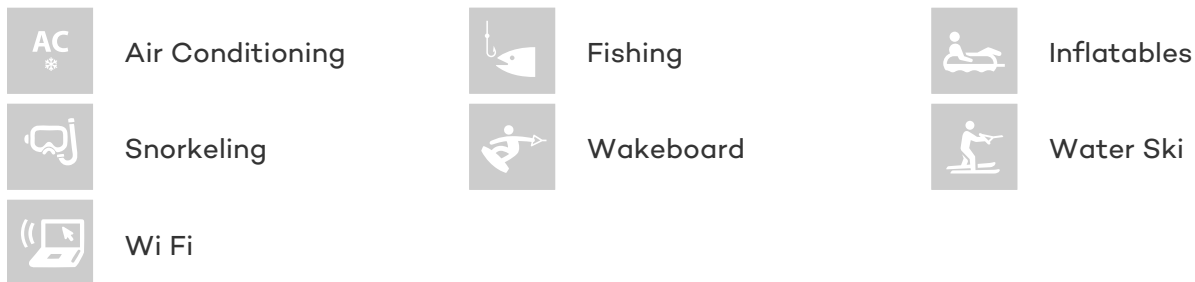

ACCOMMODATION

GUESTS	CABINS	CREW
8	4	6

CABIN CONFIGURATION

1 Master 2 Double
1 Twin

CHARTER RATES

Details correct as of 21 Oct, 2017

FOR MORE INFORMATION:

[CLICK HERE](#) 

or SCAN QR CODE

MORE PHOTOS, VIDEO OR INTERACTIVE DECK PLANS:

[CLICK HERE](#)

VALQUEST YACHT CHARTER

Superyacht VALQUEST was built in 2009 by Bloemsma Van Breemen. She is a 40.8m / 134ft sail yacht with exterior design by Dubois and interior styling by Dubois. VALQUEST offers accommodation for up to 8 guests in 4 cabins with additional room for her crew of 6. She features a variety of amenities to ensure comfortable charter vacations, including Air Conditioning and WiFi connection on board. She also carries an impressive collection of toys as listed below.

VALQUEST AMENITIES & TOYS

For a full up-to-date list of leisure facilities or amenities onboard Sail Yacht Valquest please contact your Yacht Charter Broker prior to booking your vacation. If there is a particular water toy that you would like, but it is not listed, then it may be possible to rent this equipment for you.