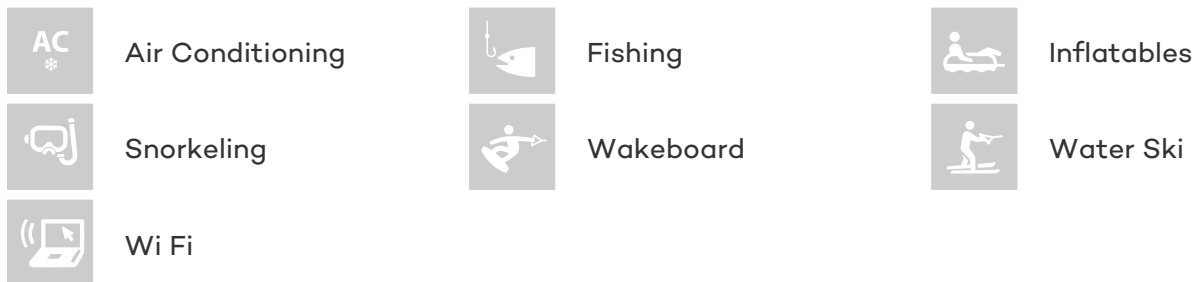

ACCOMMODATION

GUESTS	CABINS	CREW
8	4	6

CABIN CONFIGURATION

1 Master 2 Double
1 Twin

CHARTER RATES

Details correct as of 11 Dec, 2017

FOR MORE INFORMATION:

[CLICK HERE](#) 

or SCAN QR CODE

MORE PHOTOS, VIDEO OR INTERACTIVE DECK PLANS:

[CLICK HERE](#)

VALQUEST YACHT CHARTER

Superyacht VALQUEST was built in 2009 by Bloemsma Van Breemen. She is a 40.8m / 134ft sail yacht with exterior design by Dubois and interior styling by Dubois. VALQUEST offers accommodation for up to 8 guests in 4 cabins with additional room for her crew of 6. She features a variety of amenities to ensure comfortable charter vacations, including Air Conditioning and WiFi connection on board. She also carries an impressive collection of toys as listed below.

VALQUEST AMENITIES & TOYS

For a full up-to-date list of leisure facilities or amenities onboard Sail Yacht Valquest please contact your Yacht Charter Broker prior to booking your vacation. If there is a particular water toy that you would like, but it is not listed, then it may be possible to rent this equipment for you.