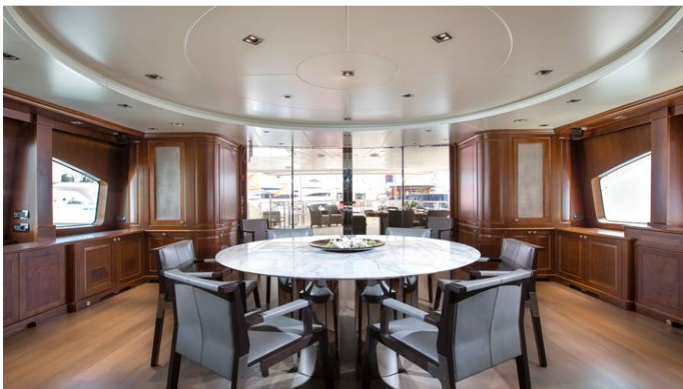

MORE PHOTOS, VIDEO OR INTERACTIVE DECK PLANS:

[CLICK HERE](#)