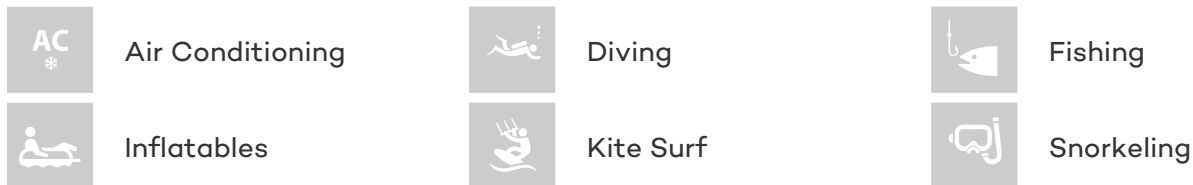

SPIRIT

Yacht Charter Details for 'Spirit', the 35m Superyacht built by New Zealand Yachts

SPECIFICATIONS

LENGTH
35m / 115ft

BEAM DRAFT
10.67m / 35ft 2.13m / 7ft

YEAR REFIT
2005 2016

CRUISING SPEED
14 Knots

ACCOMMODATION

GUESTS	CABINS	CREW
10	5	7

CABIN CONFIGURATION
1 Master 2 Double
2 Double/Twin

CHARTER RATES

SUMMER
from
\$90,000 / week + expenses

WINTER
from
\$90,000 / week + expenses

Details correct as of 22 Jul, 2017

FOR MORE INFORMATION:

[CLICK HERE](#) 

or SCAN QR CODE

MORE PHOTOS, VIDEO OR INTERACTIVE DECK PLANS:

 [CLICK HERE](#)

SPIRIT YACHT CHARTER

Superyacht SPIRIT was built in 2005 by New Zealand Yachts. She is a 35m / 115ft motor yacht with exterior design by Ken Freivokh and interior styling by Ken Freivokh. SPIRIT offers accommodation for up to 10 guests in 5 cabins with additional room for her crew of 7. She features a variety of amenities to ensure comfortable charter vacations, including . She also carries an impressive collection of toys as listed below.

SPIRIT AMENITIES & TOYS

For a full up-to-date list of leisure facilities or amenities onboard Motor Yacht Spirit please contact your Yacht Charter Broker prior to booking your vacation. If there is a particular water toy that you would like, but it is not listed, then it may be possible to rent this equipment for you.