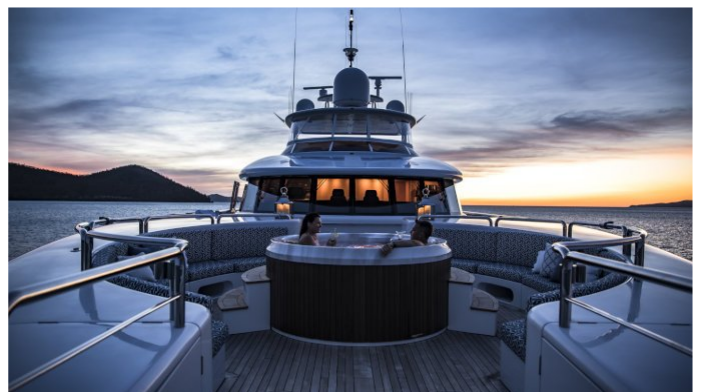

SPIRIT

Yacht Charter Details for 'Spirit', the 35m Superyacht built by New Zealand Yachts

SPECIFICATIONS

LENGTH
35m / 115ft

BEAM DRAFT
10.67m / 35ft 2.13m / 7ft

YEAR REFIT
2005 2016

CRUISING SPEED
14 Knots

ACCOMMODATION

[CLICK HERE](#) 

or SCAN QR CODE

MORE PHOTOS, VIDEO OR INTERACTIVE DECK PLANS:

 [CLICK HERE](#)

SPIRIT YACHT CHARTER

Superyacht SPIRIT was built in 2005 by New Zealand Yachts. She is a 35m / 115ft motor yacht with exterior design by Ken Freivokh and interior styling by Ken Freivokh. SPIRIT offers accommodation for up to 12 guests in 5 cabins with additional room for her crew of 8. She features a variety of amenities to ensure comfortable charter vacations, including . She also carries an impressive collection of toys as listed below.

SPIRIT AMENITIES & TOYS

For a full up-to-date list of leisure facilities or amenities onboard Motor Yacht Spirit please contact your Yacht Charter Broker prior to booking your vacation. If there is a particular water toy that you would like, but it is not listed, then it may be possible to rent this equipment for you.