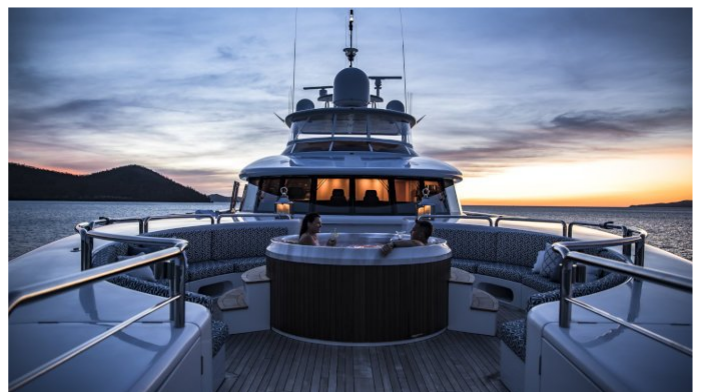

MORE PHOTOS, VIDEO OR INTERACTIVE DECK PLANS:

[CLICK HERE](#)