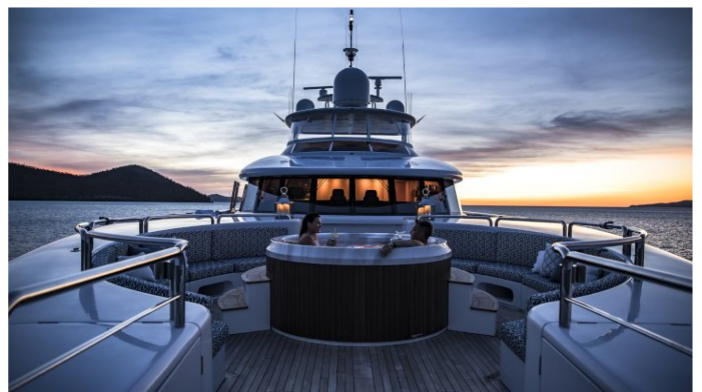

YachtCharterFleet

THE SMARTEST WAY TO SEARCH

SPIRIT

Yacht Charter Details for 'Spirit', the 35m Superyacht built by New Zealand Yachts

SPECIFICATIONS

LENGTH
35m / 115ft

BEAM DRAFT
10.67m / 35ft 2.13m / 7ft

YEAR REFIT
2005 2016

CRUISING SPEED
14 Knots

ACCOMMODATION

GUESTS	CABINS	CREW
12	5	8

CABIN CONFIGURATION
1 Master 4 Vip
2 Convertible

CHARTER RATES

SUMMER
from
\$90,000 / week + expenses

WINTER
from
\$90,000 / week + expenses

Details correct as of 24 Sep, 2018

FOR MORE INFORMATION:

[CLICK HERE](#) 

or SCAN QR CODE

MORE PHOTOS, VIDEO OR INTERACTIVE DECK PLANS:

[CLICK HERE](#)

SPIRIT YACHT CHARTER

Superyacht SPIRIT was built in 2005 by New Zealand Yachts. She is a 35m / 115ft motor yacht with exterior design by Ken Freivokh and interior styling by Ken Freivokh. SPIRIT offers accommodation for up to 12 guests in 5 cabins with additional room for her crew of 8. She features a variety of amenities to ensure comfortable charter vacations, including . She also carries an impressive collection of toys as listed below.

SPIRIT AMENITIES & TOYS

Air Conditioning

Diving

Fishing

Inflatables

Kite Surf

Snorkeling

For a full up-to-date list of leisure facilities or amenities onboard Motor Yacht Spirit please contact your Yacht Charter Broker prior to booking your vacation. If there is a particular water toy that you would like, but it is not listed, then it may be possible to rent this equipment for you.