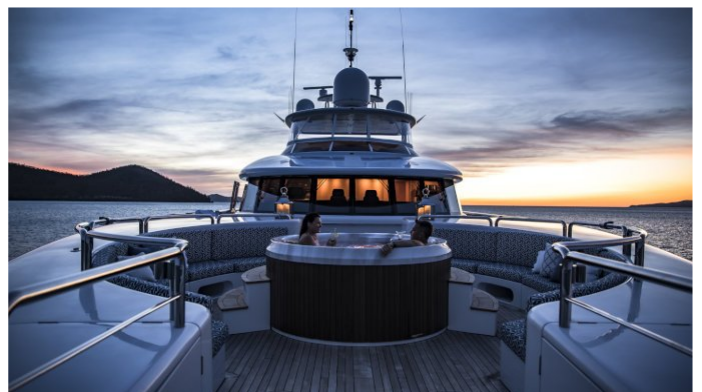

SPIRIT

Yacht Charter Details for 'Spirit', the 35m Superyacht built by New Zealand Yachts

SPECIFICATIONS

LENGTH
35m / 115ft

BEAM DRAFT
10.67m / 35ft 2.13m / 7ft

YEAR REFIT
2005 2016

CRUISING SPEED
14 Knots

ACCOMMODATION

[CLICK HERE](#) 

or SCAN QR CODE

MORE PHOTOS, VIDEO OR INTERACTIVE DECK PLANS:

[CLICK HERE](#)

SPIRIT YACHT CHARTER

Superyacht SPIRIT was built in 2005 by New Zealand Yachts. She is a 35m / 115ft motor yacht with exterior design by Ken Freivokh and interior styling by Ken Freivokh. SPIRIT offers accommodation for up to 12 guests in 5 cabins with additional room for her crew of 8. She features a variety of amenities to ensure comfortable charter vacations, including . She also carries an impressive collection of toys as listed below.

SPIRIT AMENITIES & TOYS

For a full up-to-date list of leisure facilities or amenities onboard Motor Yacht Spirit please contact your Yacht Charter Broker prior to booking your vacation. If there is a particular water toy that you would like, but it is not listed, then it may be possible to rent this equipment for you.