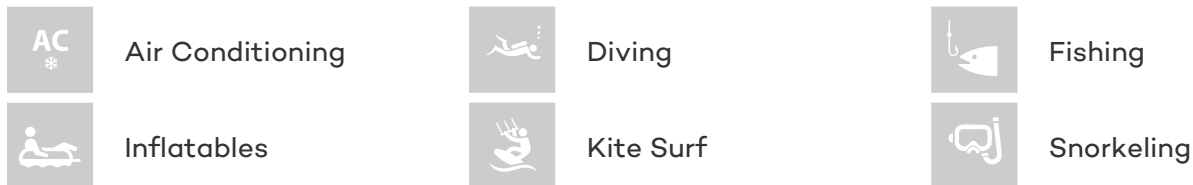

SPIRIT

Yacht Charter Details for 'Spirit', the 35m Superyacht built by New Zealand Yachts

SPECIFICATIONS

LENGTH
35m / 115ft

BEAM DRAFT
10.67m / 35ft 2.13m / 7ft

YEAR REFIT
2005 2016

CRUISING SPEED
14 Knots

ACCOMMODATION

GUESTS CABINS CREW
12 5 8

CABIN CONFIGURATION
1 Master 4 Vip
2 Convertible

CHARTER RATES

SUMMER
from
\$90,000 / week + expenses

WINTER
from
\$90,000 / week + expenses

Details correct as of 24 Mar, 2018

FOR MORE INFORMATION:

[CLICK HERE](#) 

or SCAN QR CODE

MORE PHOTOS, VIDEO OR INTERACTIVE DECK PLANS:

[CLICK HERE](#)

SPIRIT YACHT CHARTER

Superyacht SPIRIT was built in 2005 by New Zealand Yachts. She is a 35m / 115ft motor yacht with exterior design by Ken Freivokh and interior styling by Ken Freivokh. SPIRIT offers accommodation for up to 12 guests in 5 cabins with additional room for her crew of 8. She features a variety of amenities to ensure comfortable charter vacations, including . She also carries an impressive collection of toys as listed below.

SPIRIT AMENITIES & TOYS

For a full up-to-date list of leisure facilities or amenities onboard Motor Yacht Spirit please contact your Yacht Charter Broker prior to booking your vacation. If there is a particular water toy that you would like, but it is not listed, then it may be possible to rent this equipment for you.