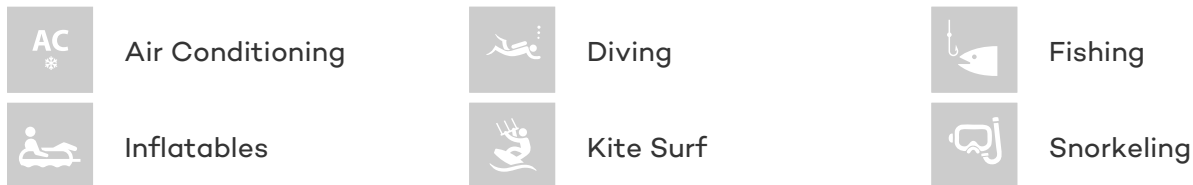

SPIRIT

Yacht Charter Details for 'Spirit', the 35m Superyacht built by New Zealand Yachts

SPECIFICATIONS

LENGTH
35m / 115ft

BEAM DRAFT
10.67m / 35ft 2.13m / 7ft

YEAR REFIT
2005 2016

CRUISING SPEED
14 Knots

ACCOMMODATION

GUESTS	CABINS	CREW
12	5	8

CABIN CONFIGURATION
1 Master 4 Vip
2 Convertible

CHARTER RATES

SUMMER
from
\$90,000 / week + expenses

WINTER
from
\$90,000 / week + expenses

Details correct as of 15 Dec, 2017

FOR MORE INFORMATION:

[CLICK HERE](#) 

or SCAN QR CODE

MORE PHOTOS, VIDEO OR INTERACTIVE DECK PLANS:

 [CLICK HERE](#)

SPIRIT YACHT CHARTER

Superyacht SPIRIT was built in 2005 by New Zealand Yachts. She is a 35m / 115ft motor yacht with exterior design by Ken Freivokh and interior styling by Ken Freivokh. SPIRIT offers accommodation for up to 12 guests in 5 cabins with additional room for her crew of 8. She features a variety of amenities to ensure comfortable charter vacations, including . She also carries an impressive collection of toys as listed below.

SPIRIT AMENITIES & TOYS

For a full up-to-date list of leisure facilities or amenities onboard Motor Yacht Spirit please contact your Yacht Charter Broker prior to booking your vacation. If there is a particular water toy that you would like, but it is not listed, then it may be possible to rent this equipment for you.