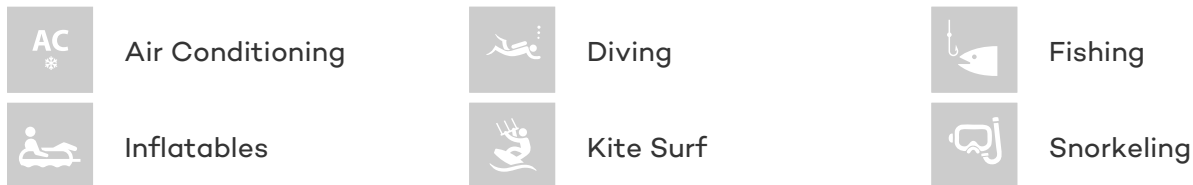

SPIRIT YACHT CHARTER

Superyacht SPIRIT was built in 2005 by New Zealand Yachts. She is a 35m / 115ft motor yacht with exterior design by Ken Freivokh and interior styling by Ken Freivokh. SPIRIT offers accommodation for up to 12 guests in 5 cabins with additional room for her crew of 8. She features a variety of amenities to ensure comfortable charter vacations, including . She also carries an impressive collection of toys as listed below.

SPIRIT AMENITIES & TOYS

For a full up-to-date list of leisure facilities or amenities onboard Motor Yacht Spirit please contact your Yacht Charter Broker prior to booking your vacation. If there is a particular water toy that you would like, but it is not listed, then it may be possible to rent this equipment for you.

MORE TENDERS, TOYS & YACHT AMMENITIES INFO:

[CLICK HERE](#)

CHARTER SPIRIT

If you are interested in chartering SPIRIT please contact your yacht charter broker for more information about booking a luxury charter vacation on board this New Zealand Yachts superyacht .