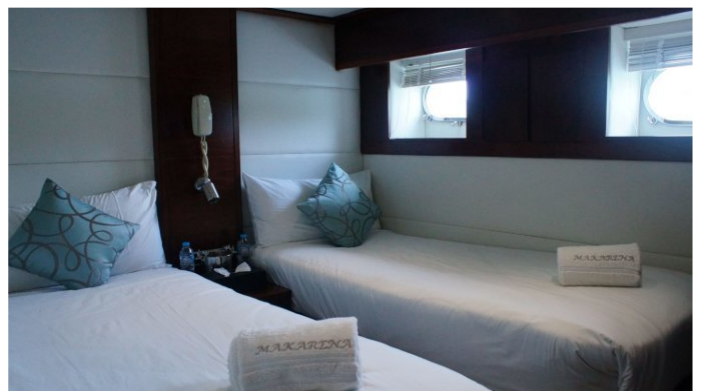

YEAR **REFIT**
2006 2015

CRUISING SPEED
15 Knots

ACCOMMODATION

GUESTS **CABINS** **CREW**
8 **4** **5**

CABIN CONFIGURATION
1 Master 1 Double
2 Twin

CHARTER RATES

SUMMER
from
\$55,000 / week + expenses

WINTER
from
\$55,000 / week + expenses

Details correct as of 18 Jun, 2018

FOR MORE INFORMATION:

[CLICK HERE](#) 

or SCAN QR CODE

MORE PHOTOS, VIDEO OR INTERACTIVE DECK PLANS:

 [CLICK HERE](#)

MIA KAI YACHT CHARTER

Superyacht MIA KAI was built in 2006 by Bilgin Yachts. She is a 29.5m / 97ft bilgin 100 motor yacht with exterior design by Mer & Design and interior styling by Mer & Design. MIA KAI offers accommodation for up to 8 guests in 4 cabins with additional room for her crew of 5. She features a variety of amenities to ensure comfortable charter vacations, including Air Conditioning, WiFi connection on board and Deck Jacuzzi. She also carries an impressive collection of toys as listed below.

MIA KAI AMENITIES & TOYS

 AC	Air Conditioning	 Deck Jacuzzi	 Fishing
 Inflatables	Inflatables	 Jet Ski	 Snorkeling
 Wakeboard	Wakeboard	 Water Ski	 Wi Fi

For a full up-to-date list of leisure facilities or amenities onboard Motor Yacht Mia Kai please contact your Yacht Charter Broker prior to booking your vacation. If there is a particular water toy that you would like, but it is not listed, then it may be possible to rent this equipment for you.