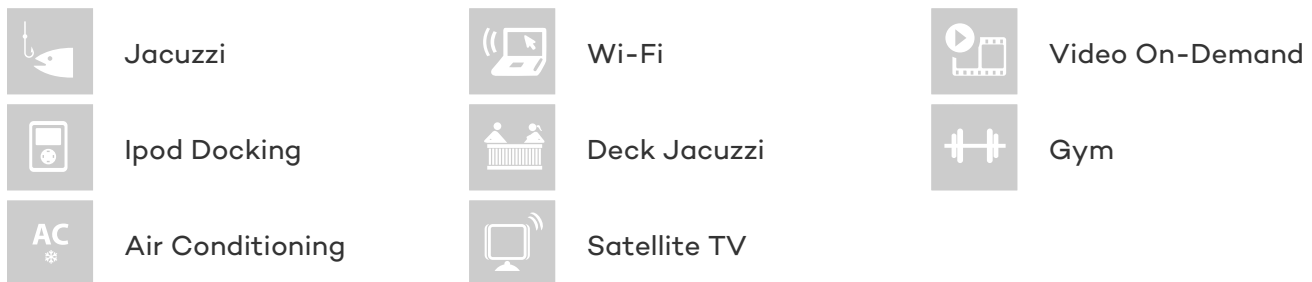

CRUISING SPEED
10 Knots

ACCOMMODATION

GUESTS	CABINS	CREW
12	5	6

CABIN CONFIGURATION
1 Master 2 Double
2 Twin

CHARTER RATES

SUMMER
from
€110,000 / week + expenses

WINTER
from
€110,000 / week + expenses

Details correct as of 7 Dec, 2021

FOR MORE INFORMATION:

[CLICK HERE](#) 

or SCAN QR CODE

MORE PHOTOS, VIDEO OR INTERACTIVE DECK PLANS:

[CLICK HERE](#)

SUNNY HILL YACHT CHARTER

Superyacht SUNNY HILL was built in 1987 by De Amstel. She is a 36m / 118'1 Custom motor/sailer yacht with exterior design by Diana Yacht Design . Sunny Hill offers accommodation for up to 12 guests in 5 cabins with additional room for her crew of 6. She features a variety of amenities to ensure comfortable charter vacations, including, Air Conditioning, WiFi connection on board & Deck Jacuzzi. She also carries an impressive collection of toys as listed below.

SUNNY HILL AMENITIES & TOYS

For a full up-to-date list of leisure facilities or amenities onboard Motor/Sailer Yacht Sunny Hill please contact your Yacht Charter Broker prior to booking your vacation. If there is a particular water toy that you would like, but it is not listed, then it may be possible to rent this equipment for you.