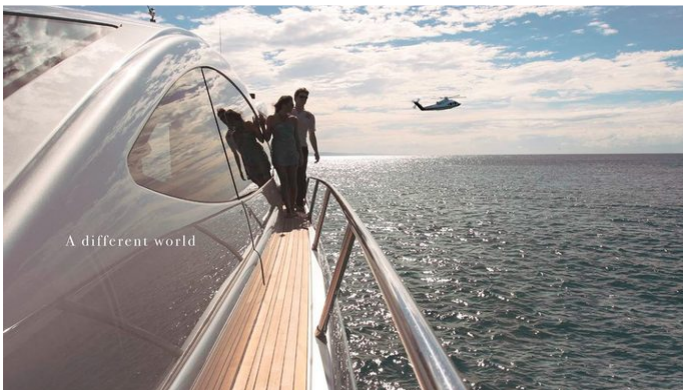

MORE PHOTOS, VIDEO OR INTERACTIVE DECK PLANS:

[CLICK HERE](#)