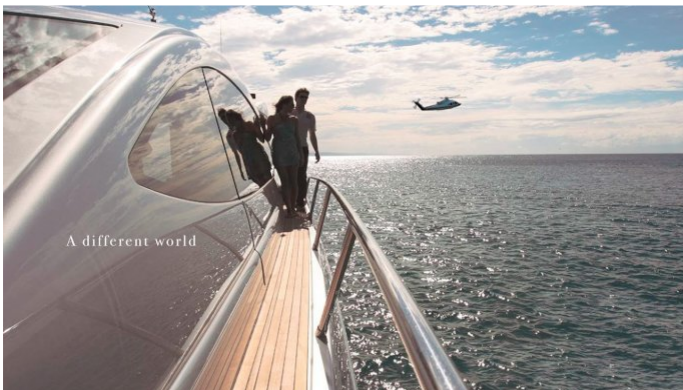

MORE PHOTOS, VIDEO OR INTERACTIVE DECK PLANS:

[CLICK HERE](#)