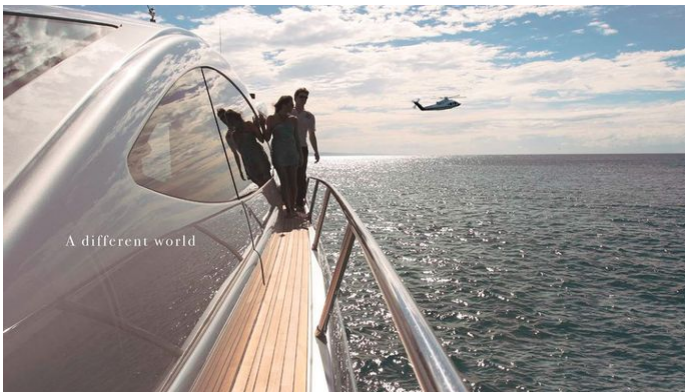

MORE PHOTOS, VIDEO OR INTERACTIVE DECK PLANS: