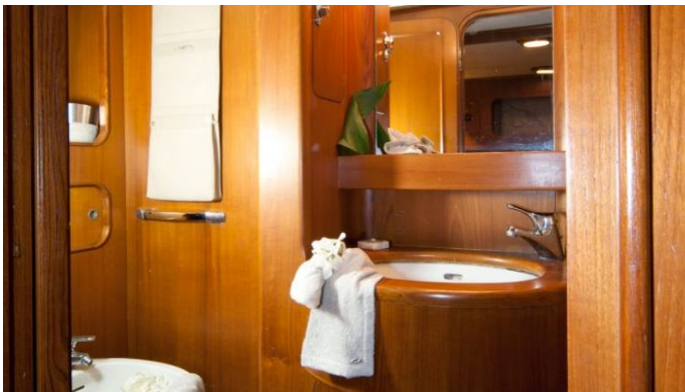

MORE PHOTOS, VIDEO OR INTERACTIVE DECK PLANS: