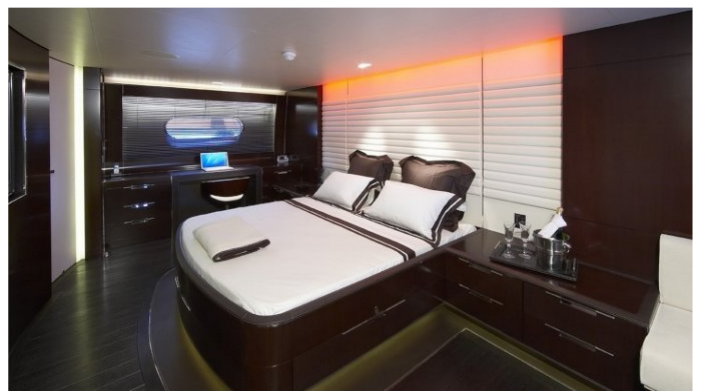

YachtCharterFleet

THE SMARTEST WAY TO SEARCH

CYRUS ONE

Yacht Charter Details for 'Cyrus One', the 34.3m Superyacht built by Cyrus Yachts

SPECIFICATIONS

LENGTH
34.3m / 113ft

BEAM **DRAFT**
7.1m / 23ft 1.65m / 5ft

YEAR
2009

CRUISING SPEED
13 Knots

ACCOMMODATION

GUESTS	CABINS	CREW
8	4	5

CABIN CONFIGURATION
4 Double

CHARTER RATES

SUMMER
from
€65,000 / week + expenses

WINTER
from
€60,000 / week + expenses

Details correct as of 21 May, 2018

FOR MORE INFORMATION:

[CLICK HERE](#) 

or SCAN QR CODE

MORE PHOTOS, VIDEO OR INTERACTIVE DECK PLANS:

[CLICK HERE](#)

CYRUS ONE YACHT CHARTER

Superyacht CYRUS ONE was built in 2009 by Cyrus Yachts. She is a 34.3m / 113ft cyrus 34 motor yacht with exterior design by Rene Van Der Velden and interior styling by Rene Van Der Velden. CYRUS ONE offers accommodation for up to 8 guests in 4 cabins with additional room for her crew of 5. She features a variety of amenities to ensure comfortable charter vacations, including Air Conditioning, WiFi connection on board, Deck Jacuzzi and Stabilizers at Anchor. She also carries an impressive collection of toys as listed below.

CYRUS ONE AMENITIES & TOYS

Air Conditioning

Deck Jacuzzi

Stabilizers

Wi Fi

For a full up-to-date list of leisure facilities or amenities onboard Motor Yacht Cyrus One please contact your Yacht Charter Broker prior to booking your vacation. If there is a particular water toy that you would like, but it is not listed, then it may be possible to rent this equipment for you.