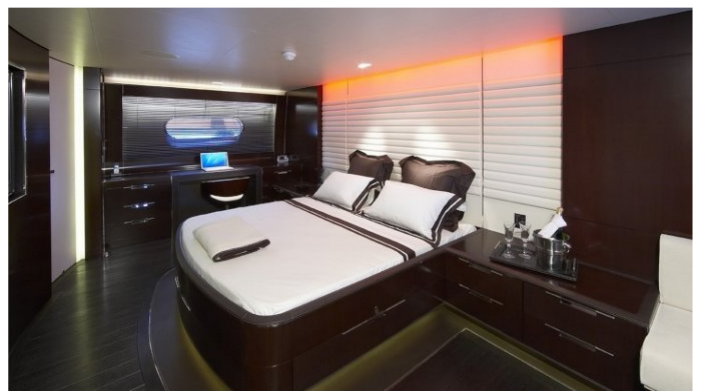

YachtCharterFleet

THE SMARTEST WAY TO SEARCH

CYRUS ONE

Yacht Charter Details for 'Cyrus One', the 34.3m Superyacht built by Cyrus Yachts

SPECIFICATIONS

LENGTH
34.3m / 113ft

BEAM DRAFT
7.1m / 23ft 1.65m / 5ft

YEAR
2009

CRUISING SPEED
13 Knots

ACCOMMODATION

GUESTS	CABINS	CREW
8	4	5

CABIN CONFIGURATION
4 Double

CHARTER RATES

SUMMER
from
€65,000 / week + expenses

WINTER
from
€60,000 / week + expenses

Details correct as of 17 Jan, 2018

FOR MORE INFORMATION:

[CLICK HERE](#) 

or SCAN QR CODE

MORE PHOTOS, VIDEO OR INTERACTIVE DECK PLANS:

[CLICK HERE](#)

CYRUS ONE YACHT CHARTER

Superyacht CYRUS ONE was built in 2009 by Cyrus Yachts. She is a 34.3m / 113ft cyrus 34 motor yacht with exterior design by Rene Van Der Velden and interior styling by Rene Van Der Velden. CYRUS ONE offers accommodation for up to 8 guests in 4 cabins with additional room for her crew of 5. She features a variety of amenities to ensure comfortable charter vacations, including Air Conditioning, WiFi connection on board, Deck Jacuzzi, Air Conditioning, Jacuzzi (on deck), Stabilizers at Anchor and At anchor Stabilizers. She also carries an impressive collection of toys as listed below.

CYRUS ONE AMENITIES & TOYS

Air Conditioning

Deck Jacuzzi

Stabilizers

Wi Fi

For a full up-to-date list of leisure facilities or amenities onboard Motor Yacht Cyrus One please contact your Yacht Charter Broker prior to booking your vacation. If there is a particular water toy that you would like, but it is not listed, then it may be possible to rent this equipment for you.