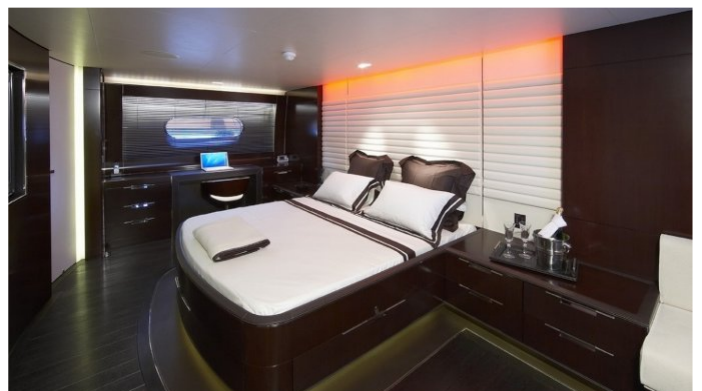

MORE PHOTOS, VIDEO OR INTERACTIVE DECK PLANS:

[CLICK HERE](#)