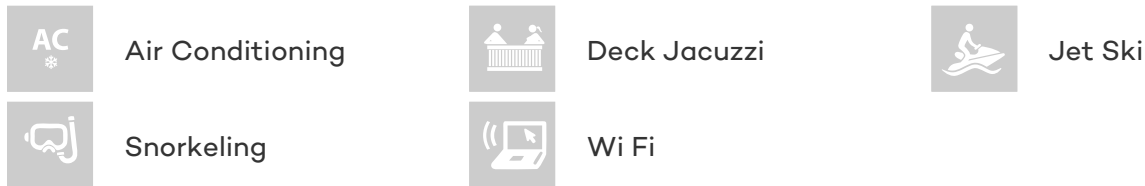

JULIA DOROTHY YACHT CHARTER

Superyacht JULIA DOROTHY was built in 2008 by Johnson Yachts. She is a 31.4m / 103ft johnson 103 motor yacht with exterior design by Dixon Yacht Design and interior styling by Johnson Yachts. JULIA DOROTHY offers accommodation for up to 8 guests in 4 cabins with additional room for her crew of 4. She features a variety of amenities to ensure comfortable charter vacations, including Air Conditioning, Stabilisers underway, WiFi connection on board and Deck Jacuzzi. She also carries an impressive collection of toys as listed below.

JULIA DOROTHY AMENITIES & TOYS

For a full up-to-date list of leisure facilities or amenities onboard Motor Yacht Julia Dorothy please contact your Yacht Charter Broker prior to booking your vacation. If there is a particular water toy that you would like, but it is not listed, then it may be possible to rent this equipment for you.

MORE TENDERS, TOYS & YACHT AMMENITIES INFO:

[CLICK HERE](#)

CHARTER JULIA DOROTHY

If you are interested in chartering JULIA DOROTHY please contact your yacht charter broker for more information about booking a luxury charter vacation on board this Johnson Yachts superyacht .