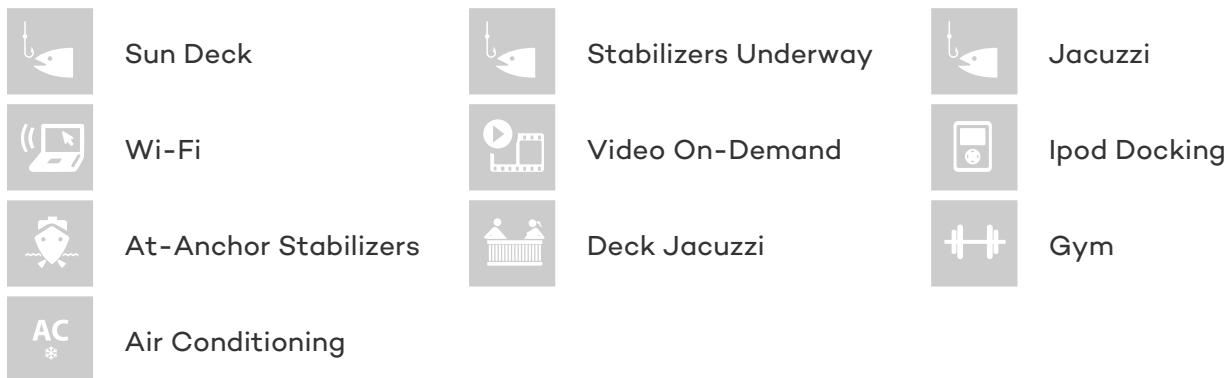

[CLICK HERE](#) 

or SCAN QR CODE

MORE PHOTOS, VIDEO OR INTERACTIVE DECK PLANS:

[CLICK HERE](#)

WHEELS I YACHT CHARTER

Superyacht WHEELS I was built in 2002 by Horizon. She is a 35.5m / 116'6 motor yacht with exterior design by Design Studio Spadolini and interior styling by Evan K Marshall . Wheels I offers accommodation for up to 10 guests in 5 cabins with additional room for her crew of 6. She features a variety of amenities to ensure comfortable charter vacations, including, Air Conditioning, WiFi connection on board, Deck Jacuzzi, Gym/exercise equipment, Stabilisers underway, Stabilizers at Anchor & Sun Deck. She also carries an impressive collection of toys as listed below.

WHEELS I AMENITIES & TOYS

For a full up-to-date list of leisure facilities or amenities onboard Motor Yacht Wheels I please contact your Yacht Charter Broker prior to booking your vacation. If there is a particular water toy that you would like, but it is not listed, then it may be possible to rent this equipment for you.