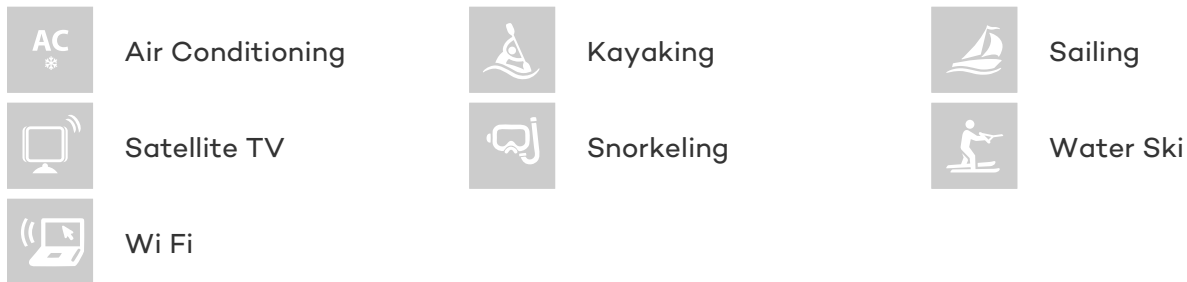

BAIURDO VI YACHT CHARTER

Superyacht BAIURDO VI was built in 1992 by Abeking & Rasmussen. She is a 34m / 112ft sail yacht with exterior design by Gilles Vaton and interior styling by Gilles Vaton. BAIURDO VI offers accommodation for up to 6 guests in 3 cabins with additional room for her crew of 4. She features a variety of amenities to ensure comfortable charter vacations, including . She also carries an impressive collection of toys as listed below.

BAIURDO VI AMENITIES & TOYS

For a full up-to-date list of leisure facilities or amenities onboard Sail Yacht Baiurdo VI please contact your Yacht Charter Broker prior to booking your vacation. If there is a particular water toy that you would like, but it is not listed, then it may be possible to rent this equipment for you.

MORE TENDERS, TOYS & YACHT AMMENITIES INFO:

[CLICK HERE](#)

CHARTER BAIURDO VI

If you are interested in chartering BAIURDO VI please contact your yacht charter broker for more information about booking a luxury charter vacation on board this Abeking & Rasmussen superyacht .