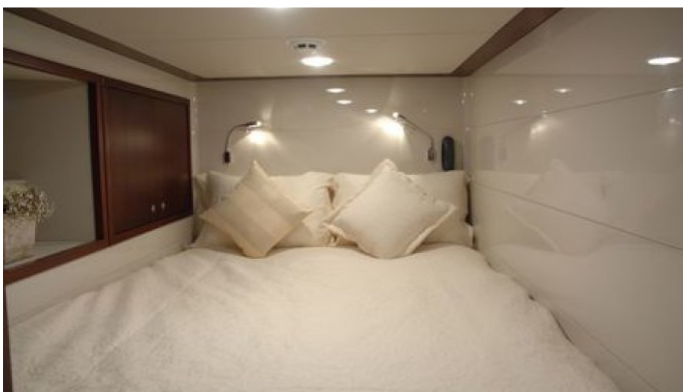

MORE PHOTOS, VIDEO OR INTERACTIVE DECK PLANS:

[CLICK HERE](#)