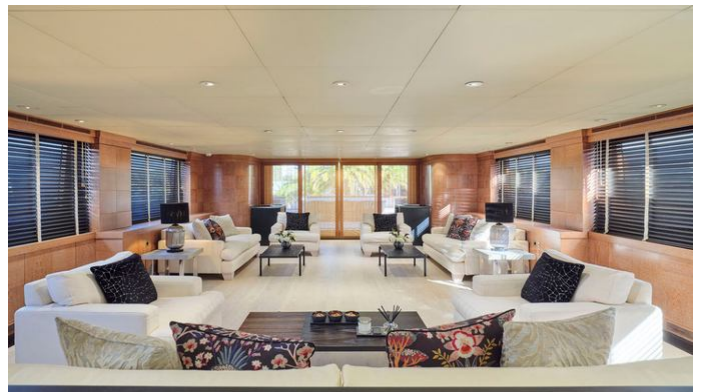

MORE PHOTOS, VIDEO OR INTERACTIVE DECK PLANS: