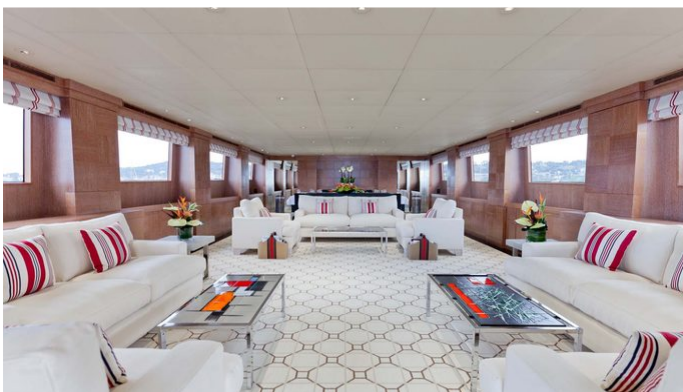

MORE PHOTOS, VIDEO OR INTERACTIVE DECK PLANS:

[CLICK HERE](#)

This document is not contractual. The yacht charters and their particulars displayed in the results above are displayed in good faith and whilst believed to be correct are not guaranteed. YachtCharterFleet.com does not warrant or assume any legal liability or responsibility for the accuracy, completeness, or usefulness of any information and/or images displayed. All information is subject to change without notice and is without warranty. Your preferred charter broker should provide you with yacht specifications, brochure and rates for your chosen dates during your charter yacht selection process. Starting prices are shown in a range of currencies for a one-week charter, unless otherwise indicated.