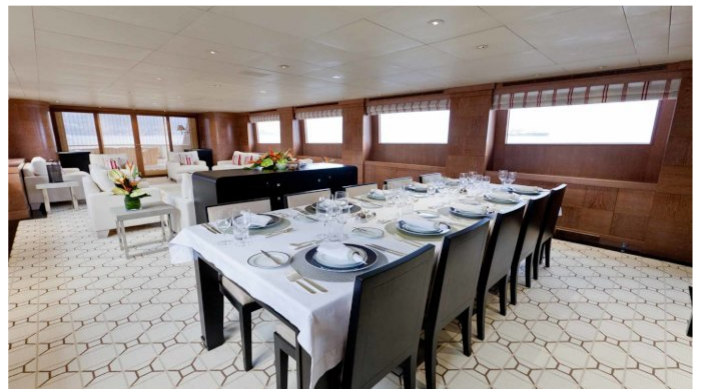

MORE PHOTOS, VIDEO OR INTERACTIVE DECK PLANS:

[CLICK HERE](#)

This document is not contractual. The yacht charters and their particulars displayed in the results above are displayed in good faith and whilst believed to be correct are not guaranteed. YachtCharterFleet.com does not warrant or assume any legal liability or responsibility for the accuracy, completeness, or usefulness of any information and/or images displayed. All information is subject to change without notice and is without warranty. Your preferred charter broker should provide you with yacht specifications, brochure and rates for your chosen dates during your charter yacht selection process. Starting prices are shown in a range of currencies for a one-week charter, unless otherwise indicated.