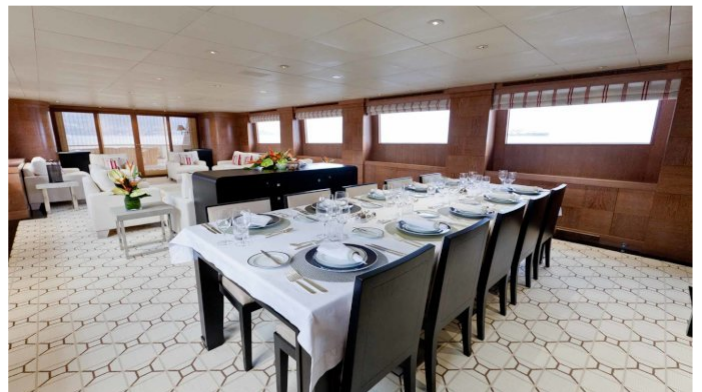

MORE PHOTOS, VIDEO OR INTERACTIVE DECK PLANS:

[CLICK HERE](#)

ELEMENT YACHT CHARTER

Superyacht ELEMENT was built in 2002 by Cantieri di Pisa. She is a 42.7m / 140ft Akhir 140 motor yacht with exterior design by Cantieri di Pisa and interior styling by Pisa. ELEMENT offers accommodation for up to 12 guests in 6 cabins with additional room for her crew of 9. She features a variety of amenities to ensure comfortable charter vacations, including Air Conditioning, WiFi connection on board and Deck Jacuzzi. She also carries an impressive collection of toys as listed below.

ELEMENT AMENITIES & TOYS

	Air Conditioning		Deck Jacuzzi		Fishing
	Inflatables		Ipod Docking		Satcom
	Snorkeling		Wakeboard		Water Ski
	Waverider		Wi Fi		

For a full up-to-date list of leisure facilities or amenities onboard Motor Yacht Element please contact your Yacht Charter Broker prior to booking your vacation. If there is a particular water toy that you would like, but it is not listed, then it may be possible to rent this equipment for you.