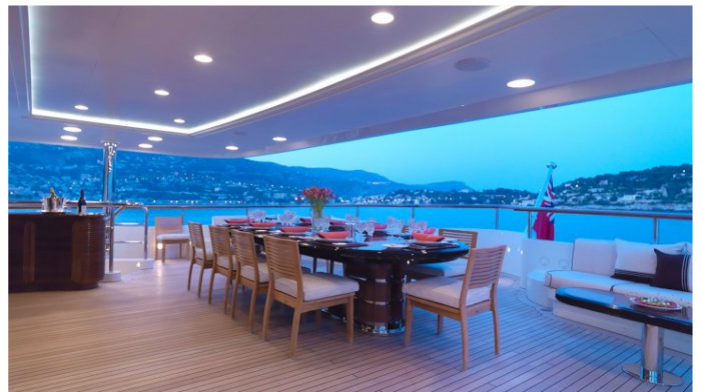

MEAMINA YACHT CHARTER

Superyacht MEAMINA was built in 2009 by Benetti. She is a 59.3m / 195ft custom motor yacht with exterior design by Stefano Natucci and interior styling by Studio Massari. MEAMINA offers accommodation for up to 12 guests in 6 cabins with additional room for her crew of 15. She features a variety of amenities to ensure comfortable charter vacations, including Lift (Elevator), Air Conditioning, WiFi connection on board, Deck Jacuzzi, Gym/exercise equipment, Stabilisers underway, Wheelchair Friendly and Stabilizers at Anchor. She also carries an impressive collection of toys as listed below.

MEAMINA AMENITIES & TOYS

	Air Conditioning		Deck Jacuzzi		Elevator
	Games Consoles		Gym		Ipod Docking
	Karaoke		Satellite TV		Stabilizers
	Video-on-demand		Wi Fi		

For a full up-to-date list of leisure facilities or amenities onboard Motor Yacht Meamina please contact your Yacht Charter Broker prior to booking your vacation. If there is a particular water toy that you would like, but it is not listed, then it may be possible to rent this equipment for you.