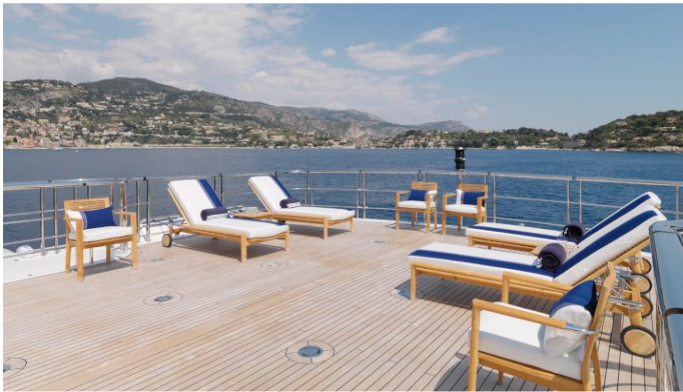

MEAMINA YACHT CHARTER

Superyacht MEAMINA was built in 2009 by Benetti. She is a 59.3m / 195ft custom motor yacht with exterior design by Stefano Natucci and interior styling by Studio Massari. MEAMINA offers accommodation for up to 12 guests in 6 cabins with additional room for her crew of 15. She features a variety of amenities to ensure comfortable charter vacations, including Lift (Elevator), Air Conditioning, WiFi connection on board, Deck Jacuzzi, Gym/exercise equipment, Stabilisers underway, Wheelchair Friendly and Stabilizers at Anchor. She also carries an impressive collection of toys as listed below.

MEAMINA AMENITIES & TOYS

	Air Conditioning		Deck Jacuzzi		Elevator
	Games Consoles		Gym		Ipod Docking
	Karaoke		Satellite TV		Stabilizers
	Video-on-demand		Wi Fi		

For a full up-to-date list of leisure facilities or amenities onboard Motor Yacht Meamina please contact your Yacht Charter Broker prior to booking your vacation. If there is a particular water toy that you would like, but it is not listed, then it may be possible to rent this equipment for you.