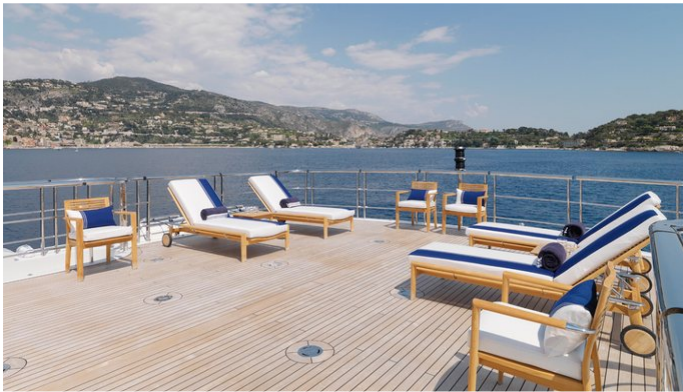

MORE PHOTOS, VIDEO OR INTERACTIVE DECK PLANS:

[CLICK HERE](#)

This document is not contractual. The yacht charters and their particulars displayed in the results above are displayed in good faith and whilst believed to be correct are not guaranteed. YachtCharterFleet.com does not warrant or assume any legal liability or responsibility for the accuracy, completeness, or usefulness of any information and/or images displayed. All information is subject to change without notice and is without warranty. Your preferred charter broker should provide you with yacht specifications, brochure and rates for your chosen dates during your charter yacht selection process. Starting prices are shown in a range of currencies for a one-week charter, unless otherwise indicated.