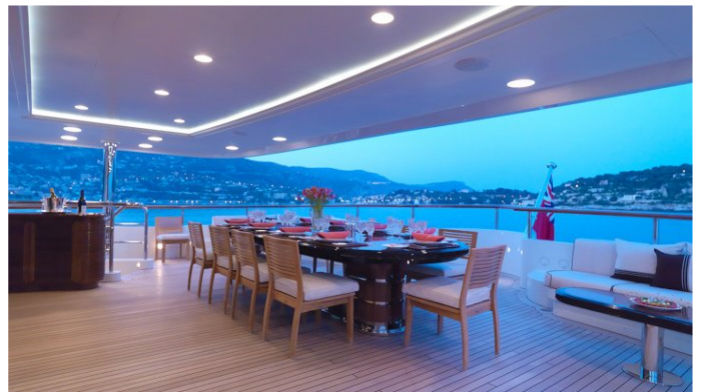

MORE PHOTOS, VIDEO OR INTERACTIVE DECK PLANS:

[CLICK HERE](#)

This document is not contractual. The yacht charters and their particulars displayed in the results above are displayed in good faith and whilst believed to be correct are not guaranteed. YachtCharterFleet.com does not warrant or assume any legal liability or responsibility for the accuracy, completeness, or usefulness of any information and/or images displayed. All information is subject to change without notice and is without warranty. Your preferred charter broker should provide you with yacht specifications, brochure and rates for your chosen dates during your charter yacht selection process. Starting prices are shown in a range of currencies for a one-week charter, unless otherwise indicated.