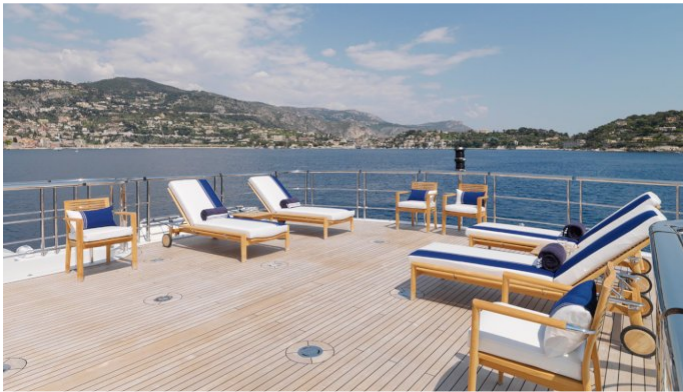

MORE PHOTOS, VIDEO OR INTERACTIVE DECK PLANS:

[CLICK HERE](#)

This document is not contractual. The yacht charters and their particulars displayed in the results above are displayed in good faith and whilst believed to be correct are not guaranteed. YachtCharterFleet.com does not warrant or assume any legal liability or responsibility for the accuracy, completeness, or usefulness of any information and/or images displayed. All information is subject to change without notice and is without warranty. Your preferred charter broker should provide you with yacht specifications, brochure and rates for your chosen dates during your charter yacht selection process. Starting prices are shown in a range of currencies for a one-week charter, unless otherwise indicated.