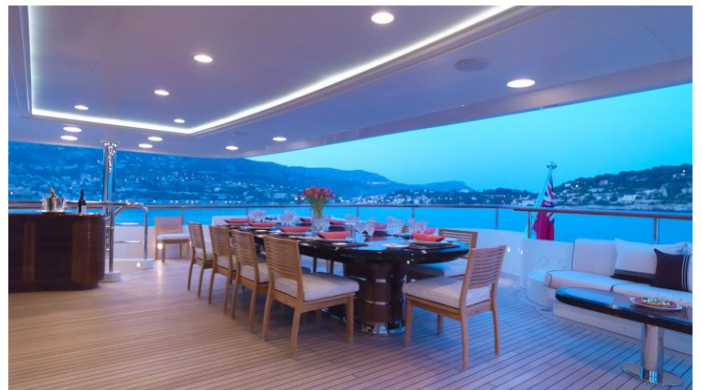

MORE PHOTOS, VIDEO OR INTERACTIVE DECK PLANS:

[CLICK HERE](#)

This document is not contractual. The yacht charters and their particulars displayed in the results above are displayed in good faith and whilst believed to be correct are not guaranteed. YachtCharterFleet.com does not warrant or assume any legal liability or responsibility for the accuracy, completeness, or usefulness of any information and/or images displayed. All information is subject to change without notice and is without warranty. Your preferred charter broker should provide you with yacht specifications, brochure and rates for your chosen dates during your charter yacht selection process. Starting prices are shown in a range of currencies for a one-week charter, unless otherwise indicated.