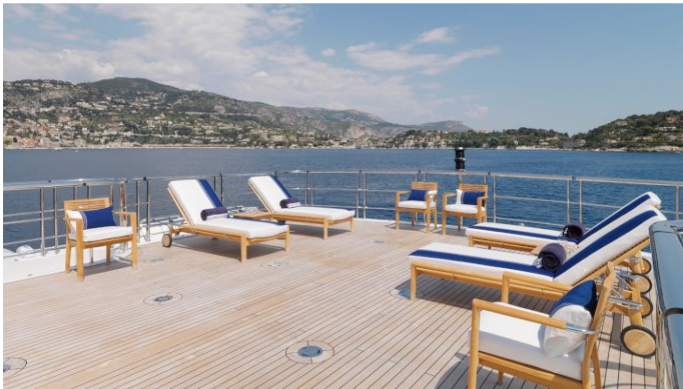

MORE PHOTOS, VIDEO OR INTERACTIVE DECK PLANS:

[CLICK HERE](#)

This document is not contractual. The yacht charters and their particulars displayed in the results above are displayed in good faith and whilst believed to be correct are not guaranteed. YachtCharterFleet.com does not warrant or assume any legal liability or responsibility for the accuracy, completeness, or usefulness of any information and/or images displayed. All information is subject to change without notice and is without warranty. Your preferred charter broker should provide you with yacht specifications, brochure and rates for your chosen dates during your charter yacht selection process. Starting prices are shown in a range of currencies for a one-week charter, unless otherwise indicated.