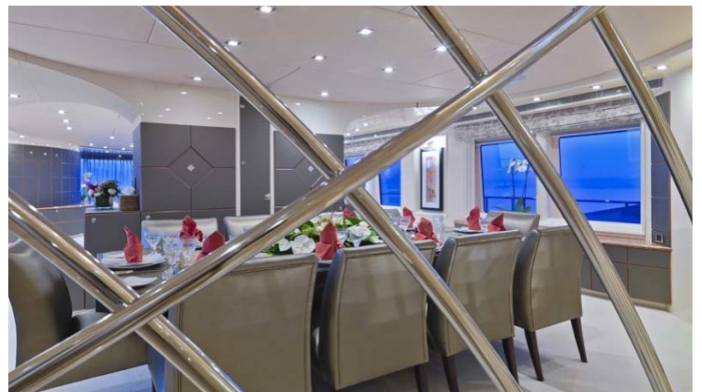

MORE PHOTOS, VIDEO OR INTERACTIVE DECK PLANS:

[CLICK HERE](#)