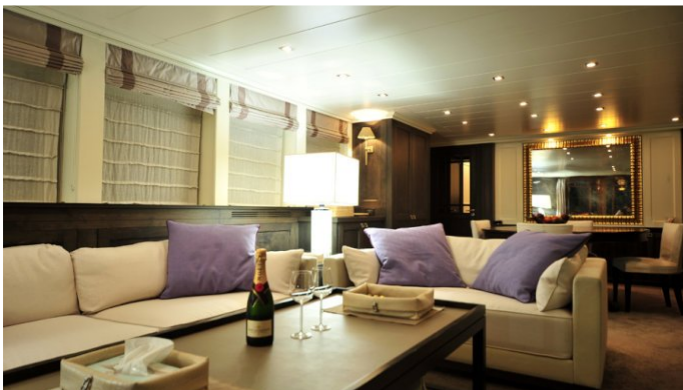

YEAR
2006

CRUISING SPEED
11 Knots

ACCOMMODATION

GUESTS	CABINS	CREW
8	4	5

CABIN CONFIGURATION
1 Master 1 Vip
2 Twin

CHARTER RATES

SUMMER
from
€42,000 / week + expenses

WINTER
from
€38,000 / week + expenses

Details correct as of 16 Aug, 2018

FOR MORE INFORMATION:

[CLICK HERE](#) 

or SCAN QR CODE

MORE PHOTOS, VIDEO OR INTERACTIVE DECK PLANS:

[CLICK HERE](#)

JACQUES DE MOLAY YACHT CHARTER

Superyacht JACQUES DE MOLAY was built in 2006 by Benetti Sail Division. She is a 28.6m / 94ft BSD 95 motor yacht with exterior design by Riccardo Paoli and interior styling by Riccardo Paoli. JACQUES DE MOLAY offers accommodation for up to 8 guests in 4 cabins with additional room for her crew of 5. She features a variety of amenities to ensure comfortable charter vacations, including . She also carries an impressive collection of toys as listed below.

JACQUES DE MOLAY AMENITIES & TOYS

For a full up-to-date list of leisure facilities or amenities onboard Motor Yacht Jacques De Molay please contact your Yacht Charter Broker prior to booking your vacation. If there is a particular water toy that you would like, but it is not listed, then it may be possible to rent this equipment for you.