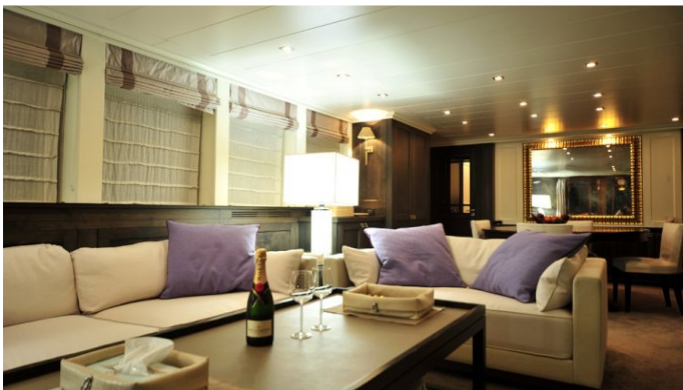

ACCOMMODATION

GUESTS	CABINS	CREW
8	4	5

CABIN CONFIGURATION

1 Master 1 Vip
2 Twin

CHARTER RATES

SUMMER
from
€42,000 / week + expenses

WINTER
from
€38,000 / week + expenses

Details correct as of 20 Feb, 2018

FOR MORE INFORMATION:

[CLICK HERE](#) 

or SCAN QR CODE

MORE PHOTOS, VIDEO OR INTERACTIVE DECK PLANS:

[CLICK HERE](#)

JACQUES DE MOLAY YACHT CHARTER

Superyacht JACQUES DE MOLAY was built in 2006 by Benetti Sail Division. She is a 28.6m / 94ft bsd 95 motor yacht with exterior design by Riccardo Paoli and interior styling by Riccardo Paoli. JACQUES DE MOLAY offers accommodation for up to 8 guests in 4 cabins with additional room for her crew of 5. She features a variety of amenities to ensure comfortable charter vacations, including . She also carries an impressive collection of toys as listed below.

JACQUES DE MOLAY AMENITIES & TOYS

For a full up-to-date list of leisure facilities or amenities onboard Motor Yacht Jacques De Molay please contact your Yacht Charter Broker prior to booking your vacation. If there is a particular water toy that you would like, but it is not listed, then it may be possible to rent this equipment for you.