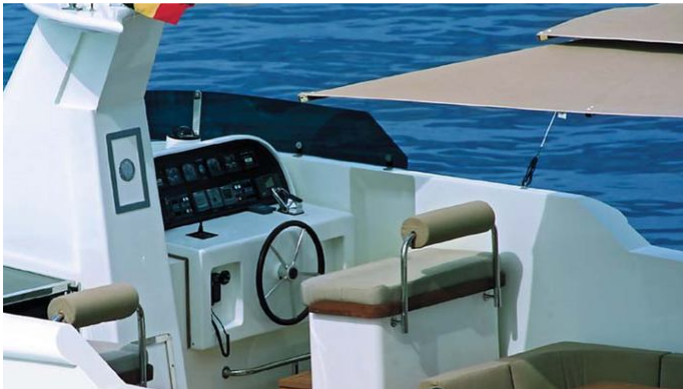

[CLICK HERE](#) 

or SCAN QR CODE

MORE PHOTOS, VIDEO OR INTERACTIVE DECK PLANS:

[CLICK HERE](#)

JACQUES DE MOLAY YACHT CHARTER

Superyacht JACQUES DE MOLAY was built in 2006 by Benetti Sail Division. She is a 28.6m / 93'10 BSD 95 motor yacht with exterior design by Riccardo Paoli and interior styling by Riccardo Paoli Pascale Broos . Jacques De Molay offers accommodation for up to 8 guests in 4 cabins with additional room for her crew of 5. She features a variety of amenities to ensure comfortable charter vacations. She also carries an impressive collection of toys as listed below.

JACQUES DE MOLAY AMENITIES & TOYS

For a full up-to-date list of leisure facilities or amenities onboard Motor Yacht Jacques De Molay please contact your Yacht Charter Broker prior to booking your vacation. If there is a particular water toy that you would like, but it is not listed, then it may be possible to rent this equipment for you.