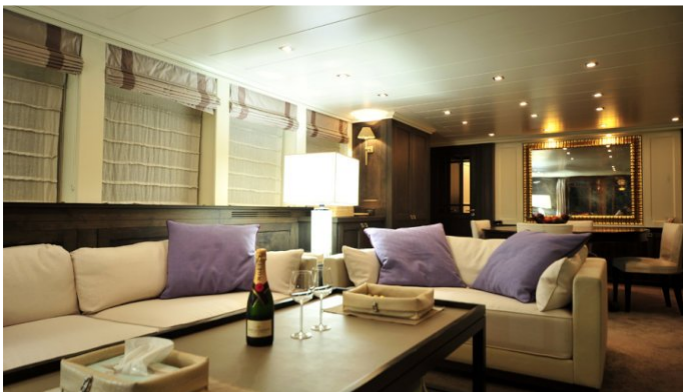

YEAR
2006

CRUISING SPEED
11 Knots

ACCOMMODATION

GUESTS	CABINS	CREW
8	4	5

CABIN CONFIGURATION
1 Master 1 Vip
2 Twin

CHARTER RATES

SUMMER
from
€42,000 / week + expenses

WINTER
from
€38,000 / week + expenses

Details correct as of 17 Dec, 2017

FOR MORE INFORMATION:

[CLICK HERE](#) 

or SCAN QR CODE

MORE PHOTOS, VIDEO OR INTERACTIVE DECK PLANS:

[CLICK HERE](#)

JACQUES DE MOLAY YACHT CHARTER

Superyacht JACQUES DE MOLAY was built in 2006 by Benetti Sail Division. She is a 28.6m / 94ft bsd 95 motor yacht with exterior design by Riccardo Paoli and interior styling by Riccardo Paoli. JACQUES DE MOLAY offers accommodation for up to 8 guests in 4 cabins with additional room for her crew of 5. She features a variety of amenities to ensure comfortable charter vacations, including . She also carries an impressive collection of toys as listed below.

JACQUES DE MOLAY AMENITIES & TOYS

For a full up-to-date list of leisure facilities or amenities onboard Motor Yacht Jacques De Molay please contact your Yacht Charter Broker prior to booking your vacation. If there is a particular water toy that you would like, but it is not listed, then it may be possible to rent this equipment for you.