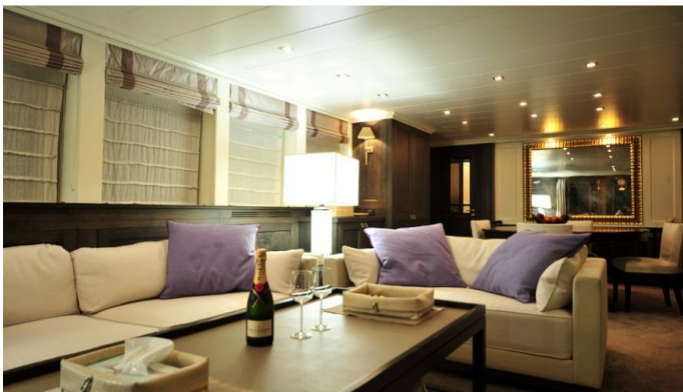

YEAR
2006

CRUISING SPEED
11 Knots

ACCOMMODATION

GUESTS	CABINS	CREW
8	4	5

CABIN CONFIGURATION
1 Master 1 Vip
2 Twin

CHARTER RATES

SUMMER
from
€42,000 / week + expenses

WINTER
from
€38,000 / week + expenses

Details correct as of 23 Jun, 2017

FOR MORE INFORMATION:

[CLICK HERE](#) 

or SCAN QR CODE

MORE PHOTOS, VIDEO OR INTERACTIVE DECK PLANS:

[CLICK HERE](#)

JACQUES DE MOLAY YACHT CHARTER

Superyacht JACQUES DE MOLAY was built in 2006 by Benetti Sail Division. She is a 28.6m / 94ft bsd 95 motor yacht with exterior design by Riccardo Paoli and interior styling by Riccardo Paoli. JACQUES DE MOLAY offers accommodation for up to 8 guests in 4 cabins with additional room for her crew of 5. She features a variety of amenities to ensure comfortable charter vacations, including . She also carries an impressive collection of toys as listed below.

JACQUES DE MOLAY AMENITIES & TOYS

For a full up-to-date list of leisure facilities or amenities onboard Motor Yacht Jacques De Molay please contact your Yacht Charter Broker prior to booking your vacation. If there is a particular water toy that you would like, but it is not listed, then it may be possible to rent this equipment for you.