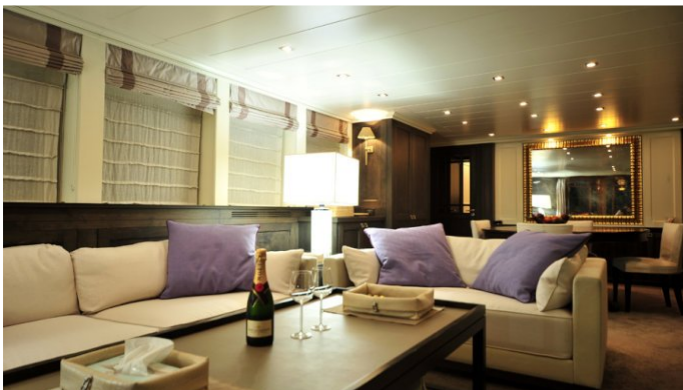

MORE PHOTOS, VIDEO OR INTERACTIVE DECK PLANS:

[CLICK HERE](#)