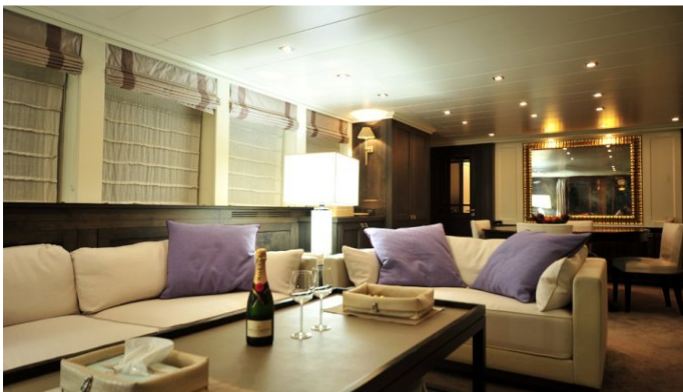

MORE PHOTOS, VIDEO OR INTERACTIVE DECK PLANS:

[CLICK HERE](#)