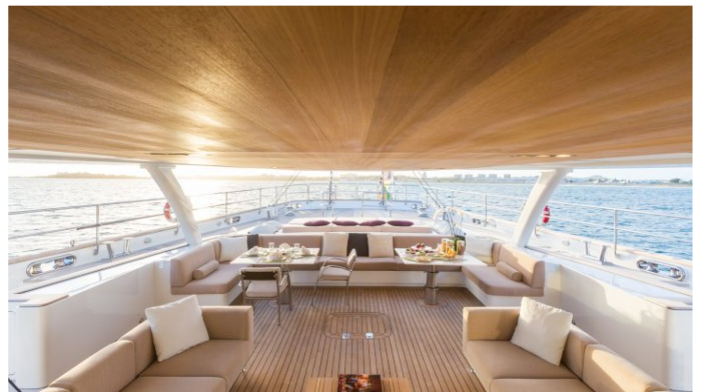

SPIRIT OF THE C'S

Yacht Charter Details for 'Spirit of the C's', the 64m Superyacht built by Perini Navi

SPECIFICATIONS

LENGTH
64m / 210ft

BEAM DRAFT
12.7m / 42ft 9.4m / 31ft

YEAR REFIT
2003 2016

CRUISING SPEED
14 Knots

FOR MORE INFORMATION:

[CLICK HERE](#) 

or SCAN QR CODE

MORE PHOTOS, VIDEO OR INTERACTIVE DECK PLANS:

[CLICK HERE](#)

SPIRIT OF THE C'S YACHT CHARTER

Superyacht SPIRIT OF THE C'S was built in 2003 by Perini Navi. She is a 64m / 210ft Custom sail yacht with exterior design by Nuvolari & Lenard and interior styling by Nuvolari & Lenard. SPIRIT OF THE C'S offers accommodation for up to 10 guests in 5 cabins with additional room for her crew of 12. She features a variety of amenities to ensure comfortable charter vacations, including Air Conditioning and WiFi connection on board. She also carries an impressive collection of toys as listed below.

SPIRIT OF THE C'S AMENITIES & TOYS

	Air Conditioning		Fishing		Inflatables
	Jet Ski		Paddleboard		Seabob
	Snorkeling		Wakeboard		Water Ski
	Wi Fi		Wind Surf		

For a full up-to-date list of leisure facilities or amenities onboard Sail Yacht Spirit of the C's please contact your Yacht Charter Broker prior to booking your vacation. If there is a particular water toy that you would like, but it is not listed, then it may be possible to rent this equipment for you.