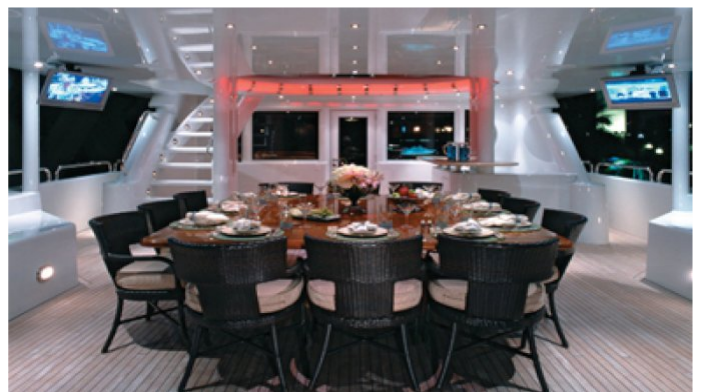

MORE PHOTOS, VIDEO OR INTERACTIVE DECK PLANS:

[CLICK HERE](#)

This document is not contractual. The yacht charters and their particulars displayed in the results above are displayed in good faith and whilst believed to be correct are not guaranteed. YachtCharterFleet.com does not warrant or assume any legal liability or responsibility for the accuracy, completeness, or usefulness of any information and/or images displayed. All information is subject to change without notice and is without warranty. Your preferred charter broker should provide you with yacht specifications, brochure and rates for your chosen dates during your charter yacht selection process. Starting prices are shown in a range of currencies for a one-week charter, unless otherwise indicated.