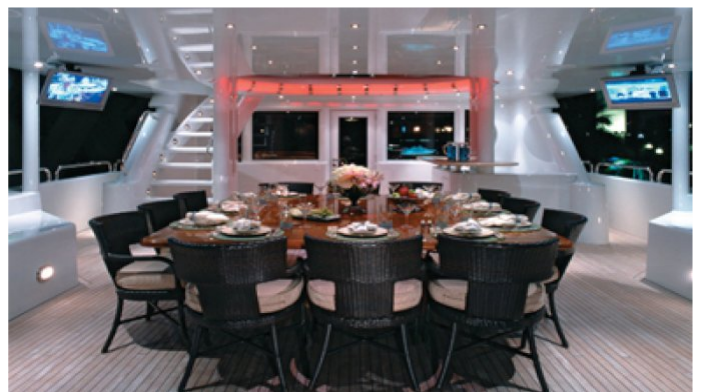

STARSHIP YACHT CHARTER

Superyacht STARSHIP was built in 1988 by Van Mill. She is a 43.59m / 143ft custom motor yacht with exterior design by Van Mill and interior styling by Procasa. STARSHIP offers accommodation for up to 12 guests in 5 cabins with additional room for her crew of 9. She features a variety of amenities to ensure comfortable charter vacations, including Air Conditioning, WiFi connection on board, Deck Jacuzzi, Gym/exercise equipment, Air Conditioning, Jacuzzi (on deck), Gym, Stabilizers at Anchor and At anchor Stabilizers. She also carries an impressive collection of toys as listed below.

STARSHIP AMENITIES & TOYS

	Air Conditioning		BBQ		Deck Jacuzzi
	Gym		Kayaking		Scooter
	Seabob		Snorkeling		Stabilizers
	Towable Toys		Trampoline		Wakeboard
	Water Ski		Waverider		Wi Fi
	Wind Surf				

For a full up-to-date list of leisure facilities or amenities onboard Motor Yacht Starship please contact your Yacht Charter Broker prior to booking your vacation. If there is a particular water toy that you would like, but it is not listed, then it may be possible to rent this equipment for you.