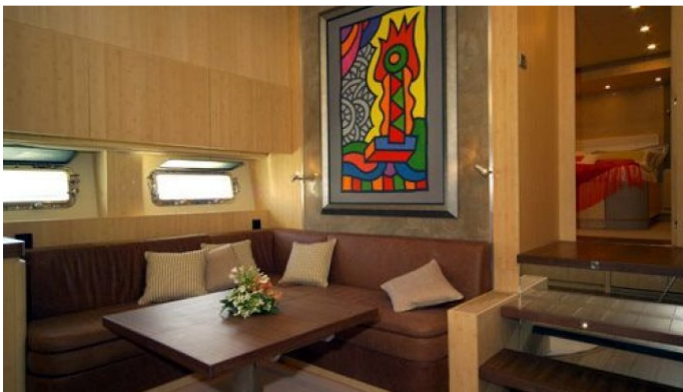

GEORGE P

Yacht Charter Details for 'George P', the 28.5m Superyacht built by AB Yachts

SPECIFICATIONS

LENGTH
28.5m / 94ft

BEAM DRAFT
6.4m / 21ft 1.6m / 5ft

YEAR REFIT
2006 2016

CRUISING SPEED
30 Knots

ACCOMMODATION

[CLICK HERE](#) 

or SCAN QR CODE

MORE PHOTOS, VIDEO OR INTERACTIVE DECK PLANS:

[CLICK HERE](#)

GEORGE P YACHT CHARTER

Superyacht GEORGE P was built in 2006 by AB Yachts. She is a 28.5m / 94ft ab 92 motor yacht with exterior design by Angelo Arnaboldi and interior styling by Guido de Groot Design. GEORGE P offers accommodation for up to 9 guests in 4 cabins with additional room for her crew of 4. She features a variety of amenities to ensure comfortable charter vacations, including Air Conditioning, WiFi connection on board and Air Conditioning. She also carries an impressive collection of toys as listed below.

GEORGE P AMENITIES & TOYS

 AC	Air Conditioning		Fishing		Inflatables
	Ipod Docking		Jet Ski		Satellite TV
	Snorkeling		Water Ski		Wi Fi

For a full up-to-date list of leisure facilities or amenities onboard Motor Yacht George P please contact your Yacht Charter Broker prior to booking your vacation. If there is a particular water toy that you would like, but it is not listed, then it may be possible to rent this equipment for you.