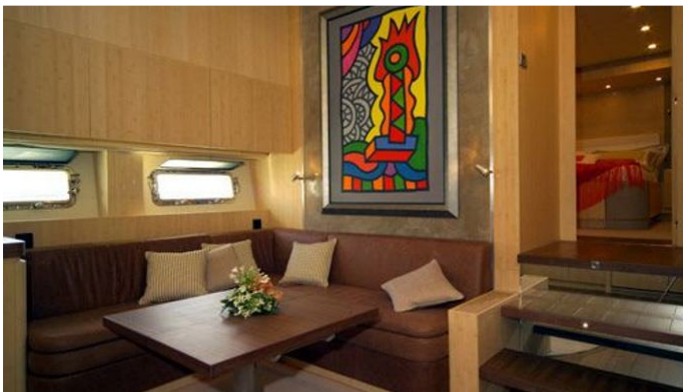

[CLICK HERE](#) 

or SCAN QR CODE

MORE PHOTOS, VIDEO OR INTERACTIVE DECK PLANS:

[CLICK HERE](#)

EL DISPARO YACHT CHARTER

Superyacht EL DISPARO was built in 2006 by AB Yachts. She is a 28m / 91'10 AB 92 motor yacht with exterior design by Angelo Arnaboldi and interior styling by Guido de Groot Design . El Disparo offers accommodation for up to 9 guests in 4 cabins with additional room for her crew of 4. She features a variety of amenities to ensure comfortable charter vacations, including, Air Conditioning & WiFi connection on board. She also carries an impressive collection of toys as listed below.

EL DISPARO AMENITIES & TOYS

Wi-Fi

Ipod Docking

Air Conditioning

Satellite TV

For a full up-to-date list of leisure facilities or amenities onboard Motor Yacht El Disparo please contact your Yacht Charter Broker prior to booking your vacation. If there is a particular water toy that you would like, but it is not listed, then it may be possible to rent this equipment for you.