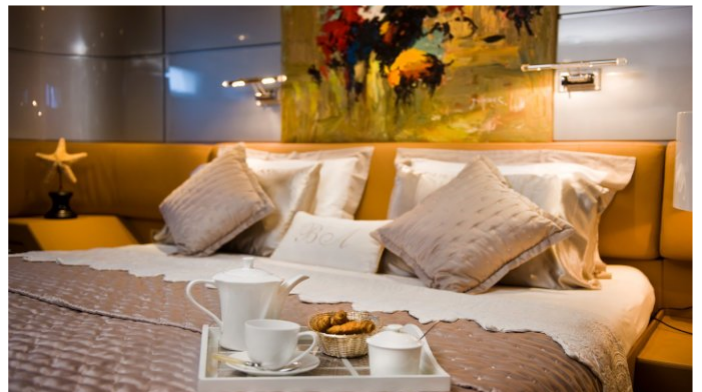

MORE PHOTOS, VIDEO OR INTERACTIVE DECK PLANS:

[CLICK HERE](#)

This document is not contractual. The yacht charters and their particulars displayed in the results above are displayed in good faith and whilst believed to be correct are not guaranteed. YachtCharterFleet.com does not warrant or assume any legal liability or responsibility for the accuracy, completeness, or usefulness of any information and/or images displayed. All information is subject to change without notice and is without warranty. Your preferred charter broker should provide you with yacht specifications, brochure and rates for your chosen dates during your charter yacht selection process. Starting prices are shown in a range of currencies for a one-week charter, unless otherwise indicated.