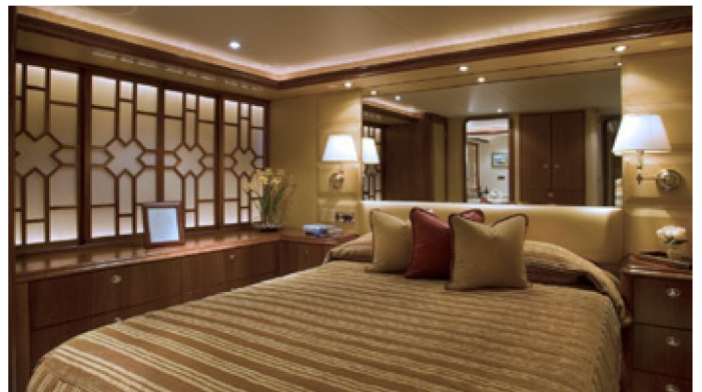

MORE PHOTOS, VIDEO OR INTERACTIVE DECK PLANS:

[CLICK HERE](#)