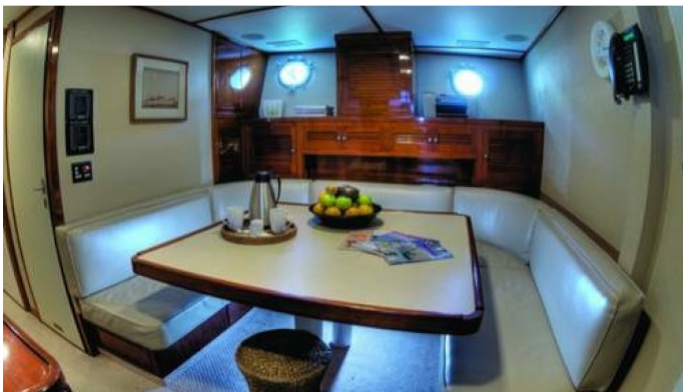

ACCOMMODATION

GUESTS	CABINS	CREW
8	4	5

CABIN CONFIGURATION

1 Master	1 Vip
2 Twin	2 Pullman

CHARTER RATES

Details correct as of 23 Jun, 2018

FOR MORE INFORMATION:

[CLICK HERE](#) 

or SCAN QR CODE

MORE PHOTOS, VIDEO OR INTERACTIVE DECK PLANS:

[CLICK HERE](#)

ALHAMBRA YACHT CHARTER

Superyacht ALHAMBRA was built in 1970 by Feadship. She is a 35.42m / 116ft custom motor yacht with exterior design by De Voogt and interior styling by Anita Unger. ALHAMBRA offers accommodation for up to 8 guests in 4 cabins with additional room for her crew of 5. She features a variety of amenities to ensure comfortable charter vacations, including Air Conditioning and Stabilizers at Anchor. She also carries an impressive collection of toys as listed below.

ALHAMBRA AMENITIES & TOYS

Air Conditioning

Stabilizers

For a full up-to-date list of leisure facilities or amenities onboard Motor Yacht ALHAMBRA please contact your Yacht Charter Broker prior to booking your vacation. If there is a particular water toy that you would like, but it is not listed, then it may be possible to rent this equipment for you.