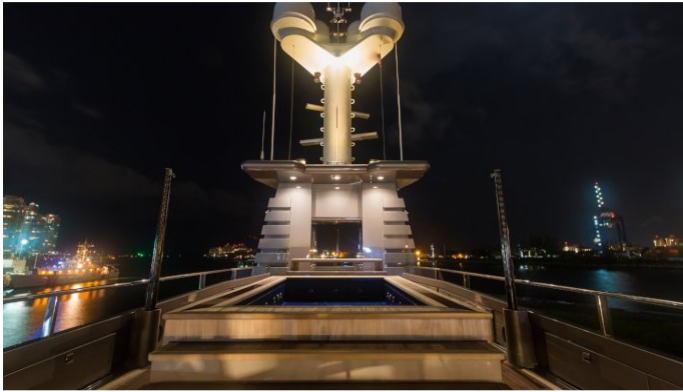

MORE PHOTOS, VIDEO OR INTERACTIVE DECK PLANS:

[CLICK HERE](#)