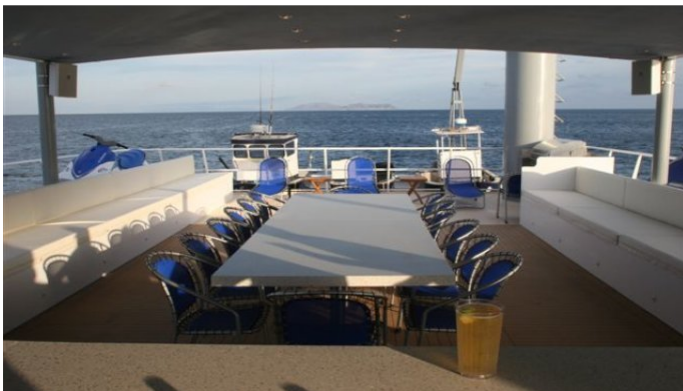

MORE PHOTOS, VIDEO OR INTERACTIVE DECK PLANS:

[CLICK HERE](#)