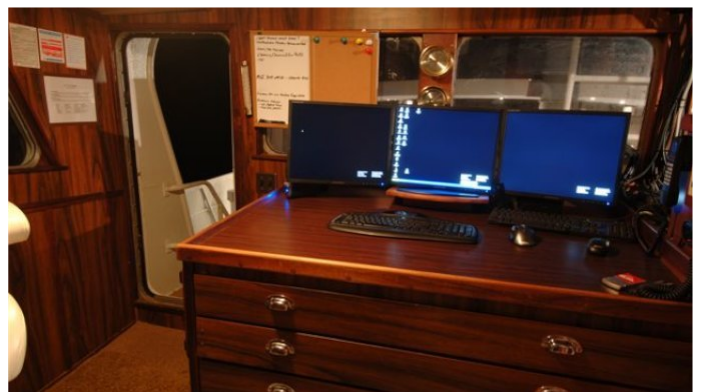

MORE PHOTOS, VIDEO OR INTERACTIVE DECK PLANS:

[CLICK HERE](#)