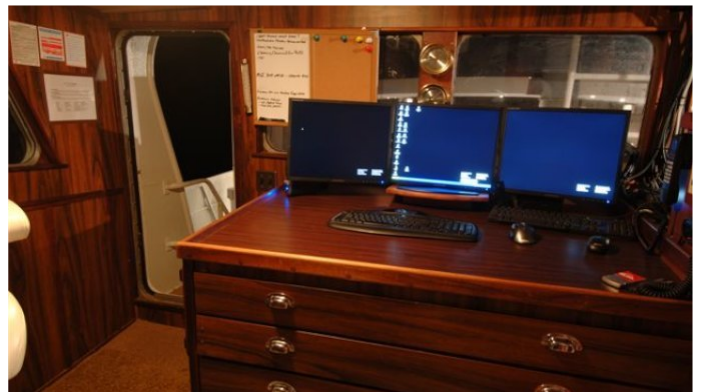

MORE PHOTOS, VIDEO OR INTERACTIVE DECK PLANS:

[CLICK HERE](#)