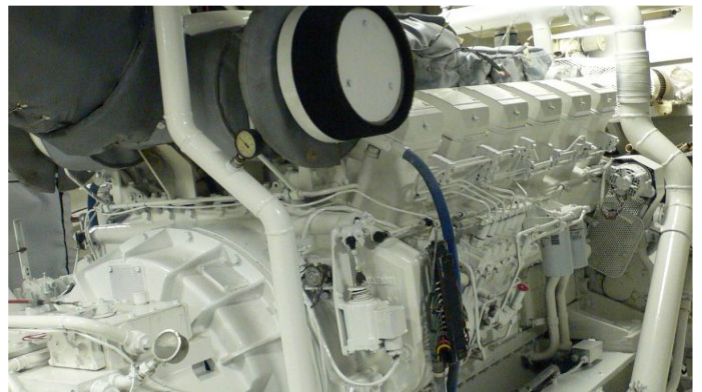

MORE PHOTOS, VIDEO OR INTERACTIVE DECK PLANS:

[CLICK HERE](#)