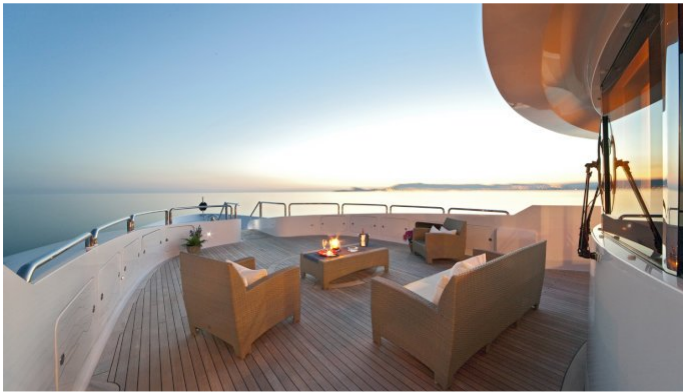

MORE PHOTOS, VIDEO OR INTERACTIVE DECK PLANS:

[CLICK HERE](#)