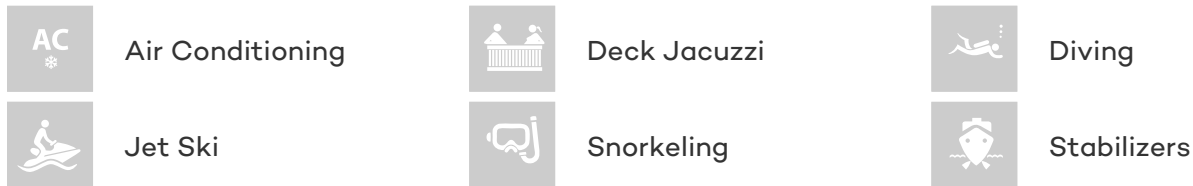

SENSATION YACHT CHARTER

Superyacht SENSATION was built in 2007 by Sensation Yachts. She is a 49.9m / 164ft motor yacht with exterior design by Sensation Yachts and interior styling by Gelko Kaniza. SENSATION offers accommodation for up to 10 guests in 5 cabins with additional room for her crew of 9. She features a variety of amenities to ensure comfortable charter vacations, including Air Conditioning, Stabilizers at Anchor and Deck Jacuzzi. She also carries an impressive collection of toys as listed below.

SENSATION AMENITIES & TOYS

For a full up-to-date list of leisure facilities or amenities onboard Motor Yacht Sensation please contact your Yacht Charter Broker prior to booking your vacation. If there is a particular water toy that you would like, but it is not listed, then it may be possible to rent this equipment for you.

MORE TENDERS, TOYS & YACHT AMMENITIES INFO:

[CLICK HERE](#)

CHARTER SENSATION

If you are interested in chartering SENSATION please contact your yacht charter broker for more information about booking a luxury charter vacation on board this Sensation Yachts superyacht .