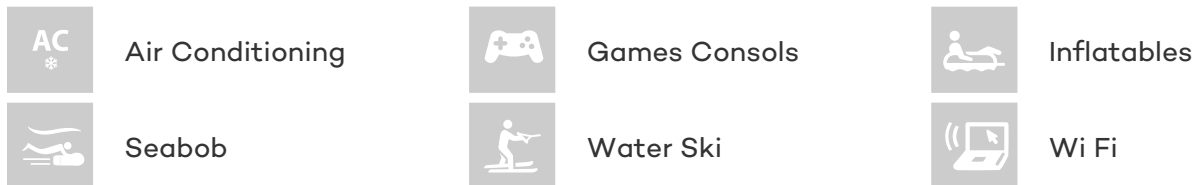

GISSY YACHT CHARTER

Superyacht GISSY was built in 2004 by Azimut. She is a 26.49m / 87ft azimuth 86s motor yacht with exterior design by Stefano Righini and interior styling by Carlo Galeazzi. GISSY offers accommodation for up to 8 guests in 4 cabins with additional room for her crew of 3. She features a variety of amenities to ensure comfortable charter vacations, including Air Conditioning and Air Conditioning. She also carries an impressive collection of toys as listed below.

GISSY AMENITIES & TOYS

For a full up-to-date list of leisure facilities or amenities onboard Motor Yacht Gissy please contact your Yacht Charter Broker prior to booking your vacation. If there is a particular water toy that you would like, but it is not listed, then it may be possible to rent this equipment for you.

MORE TENDERS, TOYS & YACHT AMMENITIES INFO:

[CLICK HERE](#)

CHARTER GISSY

If you are interested in chartering GISSY please contact your yacht charter broker for more information about booking a luxury charter vacation on board this Azimut superyacht .