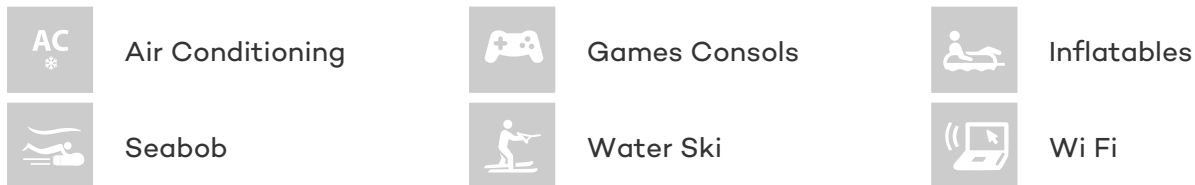

GISSY YACHT CHARTER

Superyacht GISSY was built in 2004 by Azimut. She is a 26.49m / 87ft azimuth 86s motor yacht with exterior design by Stefano Righini and interior styling by Carlo Galeazzi. GISSY offers accommodation for up to 8 guests in 4 cabins with additional room for her crew of 3. She features a variety of amenities to ensure comfortable charter vacations, including Air Conditioning. She also carries an impressive collection of toys as listed below.

GISSY AMENITIES & TOYS

For a full up-to-date list of leisure facilities or amenities onboard Motor Yacht Gissy please contact your Yacht Charter Broker prior to booking your vacation. If there is a particular water toy that you would like, but it is not listed, then it may be possible to rent this equipment for you.

MORE TENDERS, TOYS & YACHT AMMENITIES INFO:

[CLICK HERE](#)

CHARTER GISSY

If you are interested in chartering GISSY please contact your yacht charter broker for more information about booking a luxury charter vacation on board this Azimut superyacht .