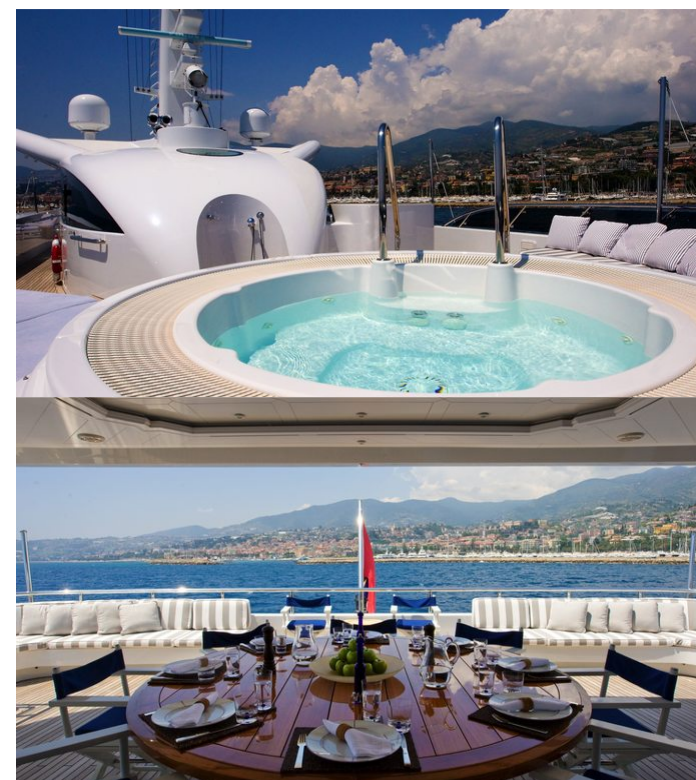

MORE PHOTOS, VIDEO OR INTERACTIVE DECK PLANS:

[CLICK HERE](#)

Diamond Yacht Charter

Superyacht DIAMOND was built in 1998 by Abeking & Rasmussen. She is a 57.28m / 187'11 Custom motor yacht with exterior design by Donald Starkey and interior styling by Jack C. Anderson . Diamond offers accommodation for up to 12 guests in 9 cabins with additional room for her crew of 15. She features a variety of amenities to ensure comfortable charter vacations, including, Air Conditioning, WiFi connection on board, Deck Jacuzzi, Gym/exercise equipment, Stabilisers underway & Stabilizers at Anchor. She also carries an impressive collection of toys as listed below.

Diamond Amenities & Toys

- Jacuzzi
- Stabilizers Underway
- Wi-Fi
- Video On-Demand
- Ipod Docking

This document is not contractual. The yacht charters and their particulars displayed in the results above are displayed in good faith and whilst believed to be correct are not guaranteed. YachtCharterFleet.com does not warrant or assume any legal liability or responsibility for the accuracy, completeness, or usefulness of any information and/or images displayed. All information is subject to change without notice and is without warranty. Your preferred charter broker should provide you with yacht specifications, brochure and rates for your chosen dates during your charter yacht selection process. Starting