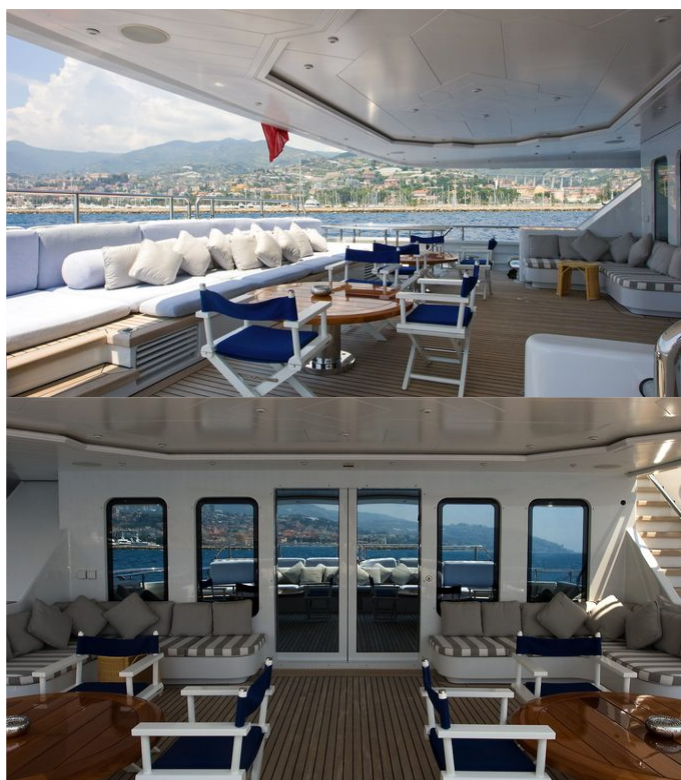

MORE PHOTOS, VIDEO OR INTERACTIVE DECK PLANS:

[CLICK HERE](#)

Diamond Yacht Charter

Superyacht DIAMOND was built in 1998 by Abeking & Rasmussen. She is a 57.28m / 187'11 Custom motor yacht with exterior design by Donald Starkey and interior styling by Jack C. Anderson . Diamond offers accommodation for up to 12 guests in 9 cabins with additional room for her crew of 15. She features a variety of amenities to ensure comfortable charter vacations, including, Air Conditioning, WiFi connection on board, Deck Jacuzzi, Gym/exercise equipment, Stabilisers underway & Stabilizers at Anchor. She also carries an impressive collection of toys as listed below.

Diamond Amenities & Toys

- Jacuzzi
- Stabilizers Underway
- Wi-Fi
- Video On-Demand
- Ipod Docking

This document is not contractual. The yacht charters and their particulars displayed in the results above are displayed in good faith and whilst believed to be correct are not guaranteed. YachtCharterFleet.com does not warrant or assume any legal liability or responsibility for the accuracy, completeness, or usefulness of any information and/or images displayed. All information is subject to change without notice and is without warranty. Your preferred charter broker should provide you with yacht specifications, brochure and rates for your chosen dates during your charter yacht selection process. Starting