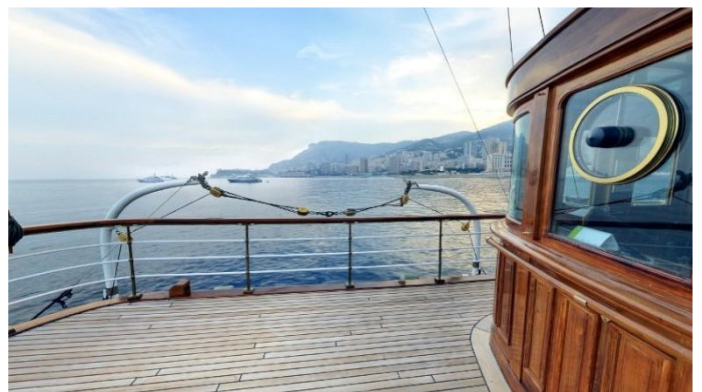

MORE PHOTOS, VIDEO OR INTERACTIVE DECK PLANS:

[CLICK HERE](#)

This document is not contractual. The yacht charters and their particulars displayed in the results above are displayed in good faith and whilst believed to be correct are not guaranteed. YachtCharterFleet.com does not warrant or assume any legal liability or responsibility for the accuracy, completeness, or usefulness of any information and/or images displayed. All information is subject to change without notice and is without warranty. Your preferred charter broker should provide you with yacht specifications, brochure and rates for your chosen dates during your charter yacht selection process. Starting prices are shown in a range of currencies for a one-week charter, unless otherwise indicated.