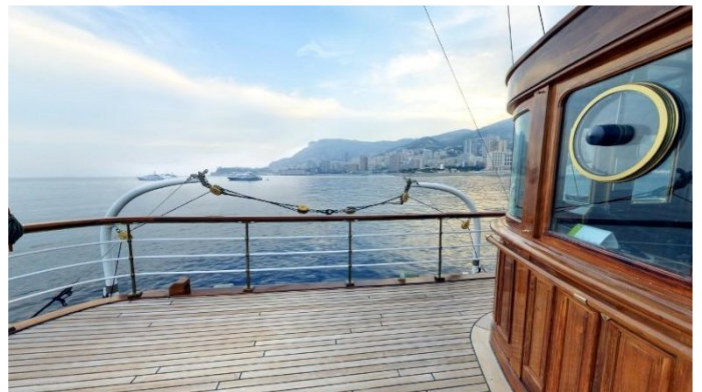

MORE PHOTOS, VIDEO OR INTERACTIVE DECK PLANS:

[CLICK HERE](#)