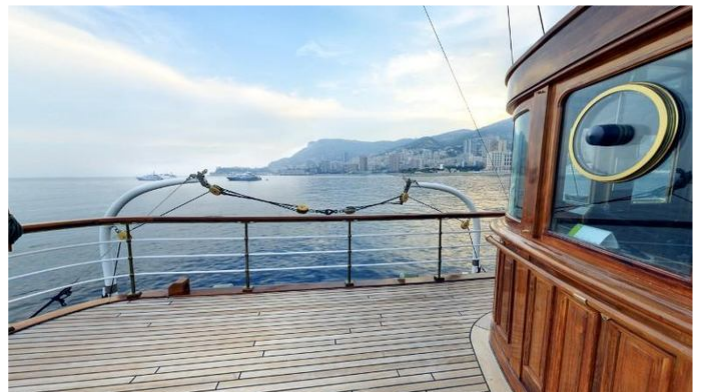

MORE PHOTOS, VIDEO OR INTERACTIVE DECK PLANS:

[CLICK HERE](#)