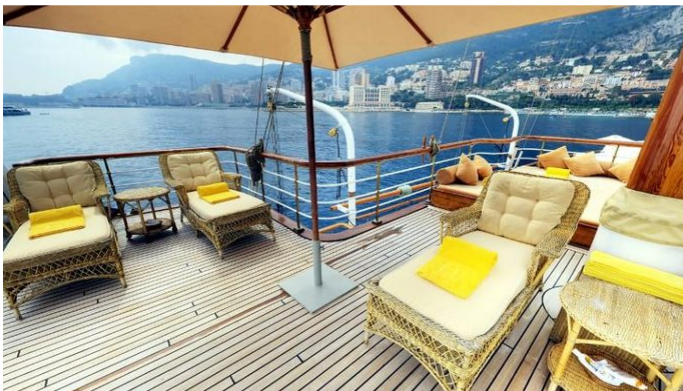

MORE PHOTOS, VIDEO OR INTERACTIVE DECK PLANS:

[CLICK HERE](#)