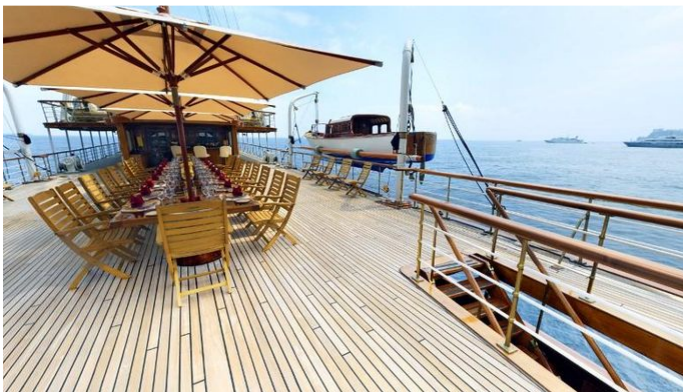

MORE PHOTOS, VIDEO OR INTERACTIVE DECK PLANS:

[CLICK HERE](#)